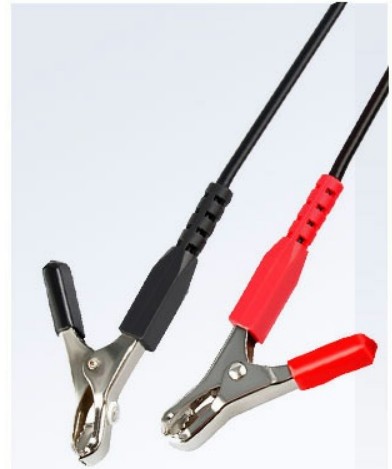

13 language choice

Premium Car Diagnostic Tool

**KONNWEI Original System,
Private Mould**

**Anti-shock and slip material
with cozy handheld feeling**

intelligent clamp

Car Data Always Know

Check the status for your car anytime and eliminate all threats for it