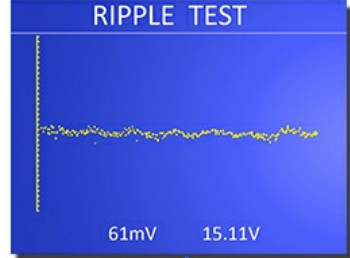

126A17-245H52

Charging Test

In-Vehicle
Battery Test
Cranking Test
Charging Test

Charging Test
Increase RPM to 2500 r/min and keep it 5 seconds, Press ENTER to continue.

Charging Test

Loaded	14.91V
Unloaded	13.84V
Ripple	61mV