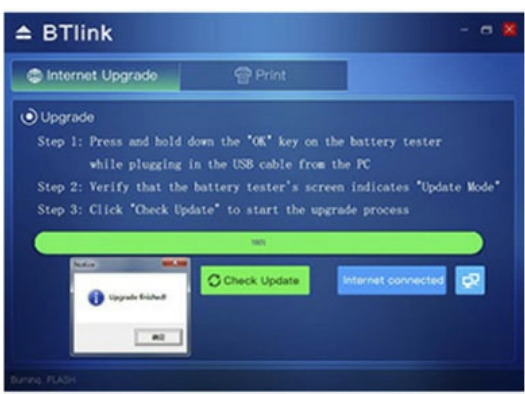

Keep pressing any button of the scanner
BEFORE connecting it to your PC