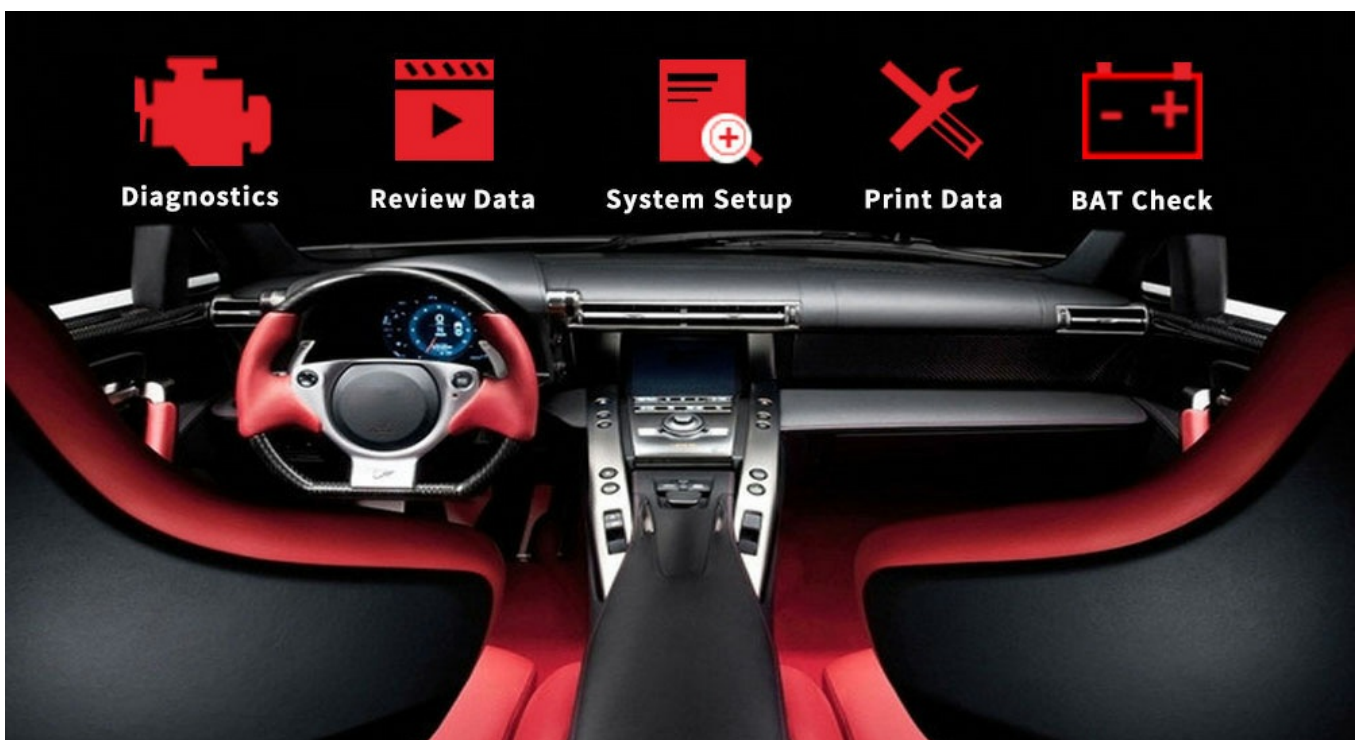

Miernik baterii Konnwei KW600

Marka:
Konnwei

Producent:
LECHPOL ELECTRONICS
LESZEK Spółka
komandytowa

Kod produktu:
KW600

Kod EAN:
5901890097024

Opis