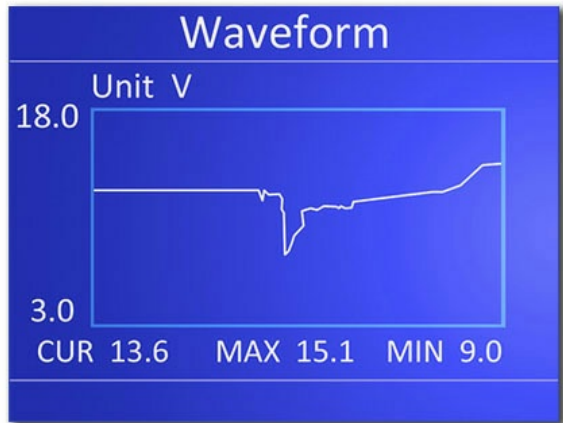

Waveform of automobile battery detection