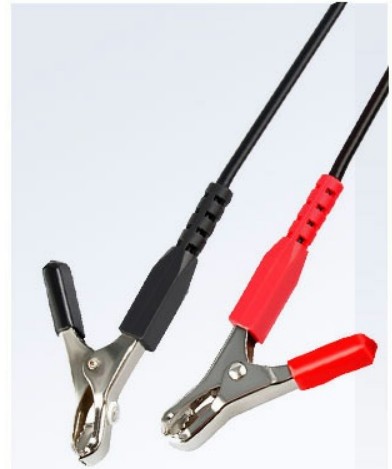

intelligent clamp