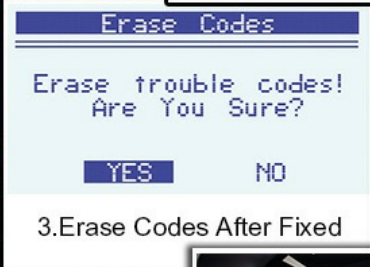

Professional Car Doctor