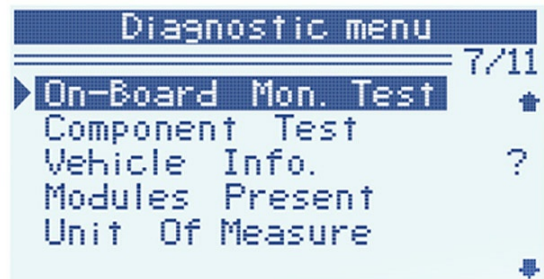

KW808

KONNWEI

Tool Description

Professional Car Doctor

7 languages:

English, French, German, Dutch and Spanish,Portuguese, Russian .

KONNWEI KW808 OBD2 Scanner

Full OBD2 Functions