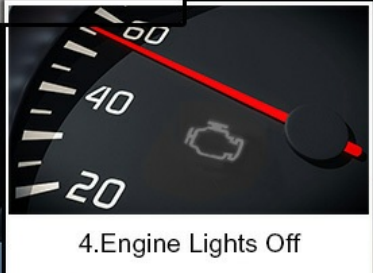

Professional Car Doctor