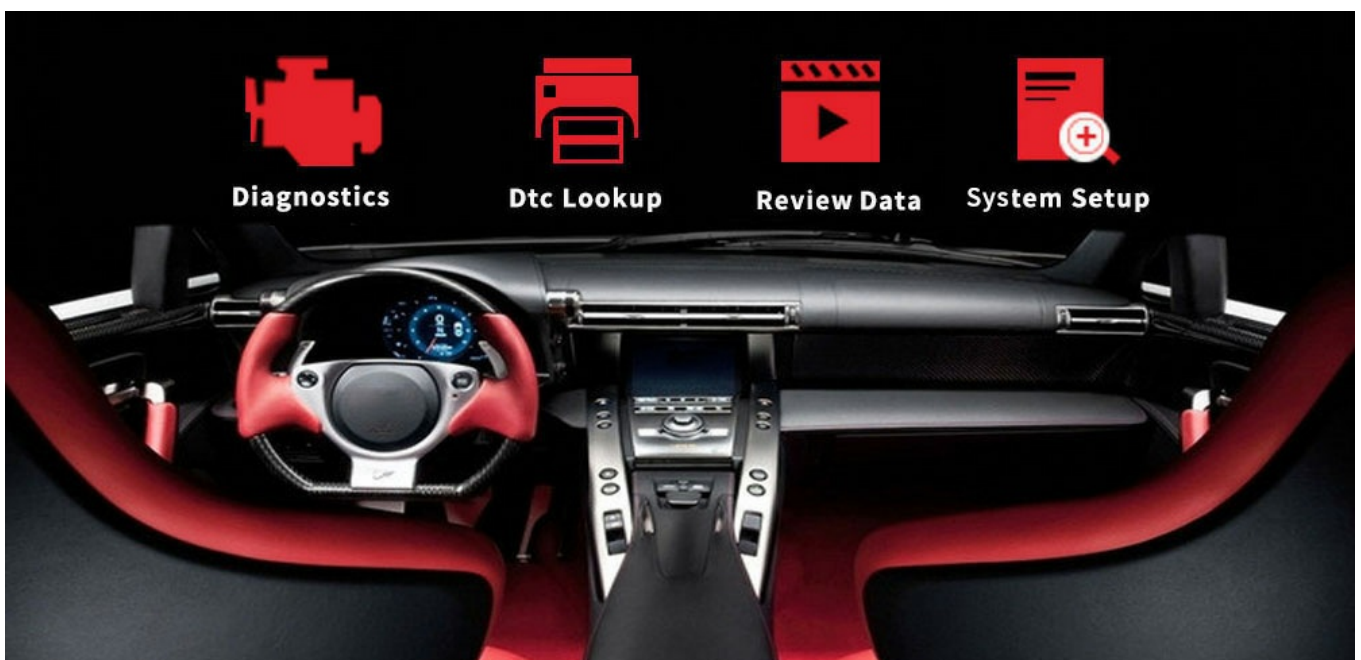

Miernik diagnostyczny, skaner OBD2 Konnwei KW808

Marka:
Konnwei

Kod produktu:
KW808

Kod EAN:
6937357200101

Opis