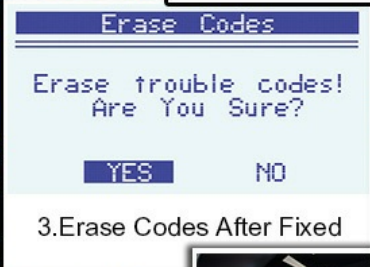

KW808

KONNWEI

Tool Description

Professional Car Doctor

7 languages:

English, French, German, Dutch and Spanish,Portuguese, Russian .

KONNWEI KW808 OBD2 Scanner

Full OBD2 Functions