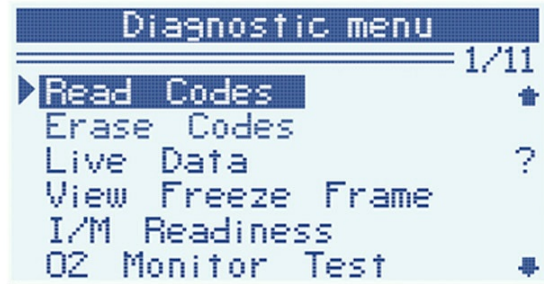

KW808

KONNWEI

Tool Description

Professional Car Doctor

7 languages:

English, French, German, Dutch and Spanish,Portuguese, Russian .

KONNWEI KW808 OBD2 Scanner

Full OBD2 Functions