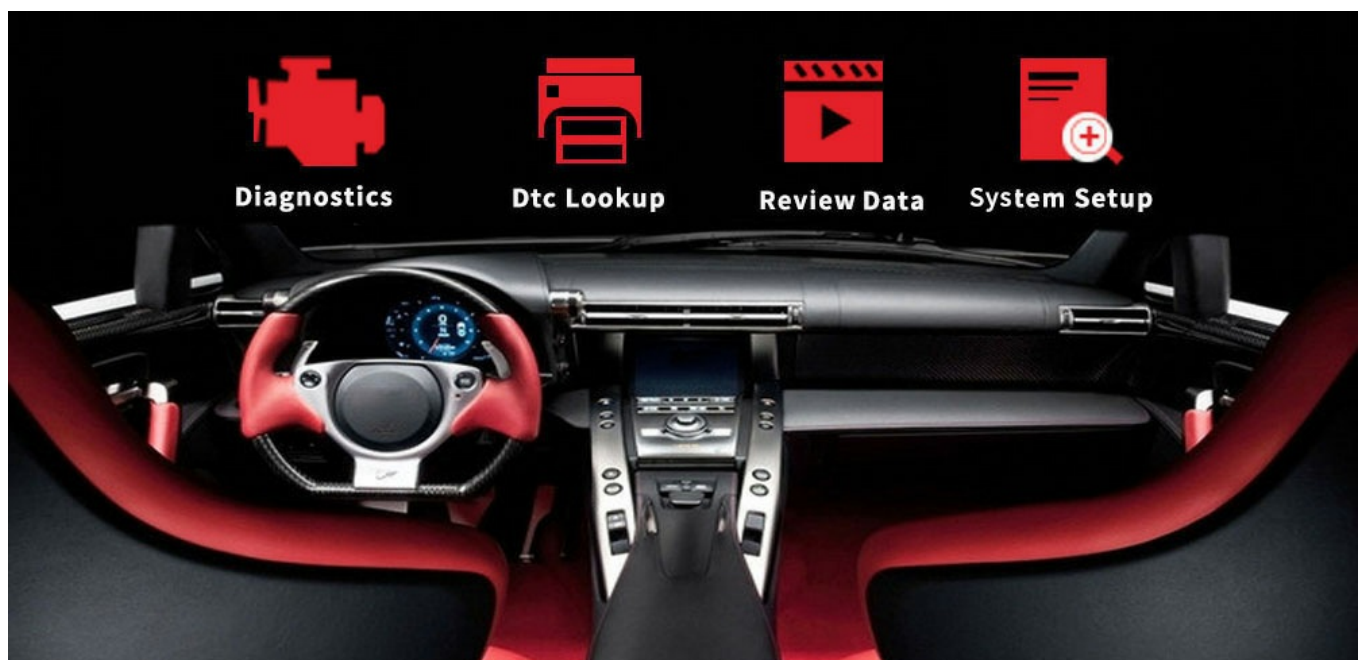

Miernik diagnostyczny, skaner OBD2 Konnwei KW808

Marka:
Konnwei

Kod produktu:
KW808

Kod EAN:
6937357200101

Opis