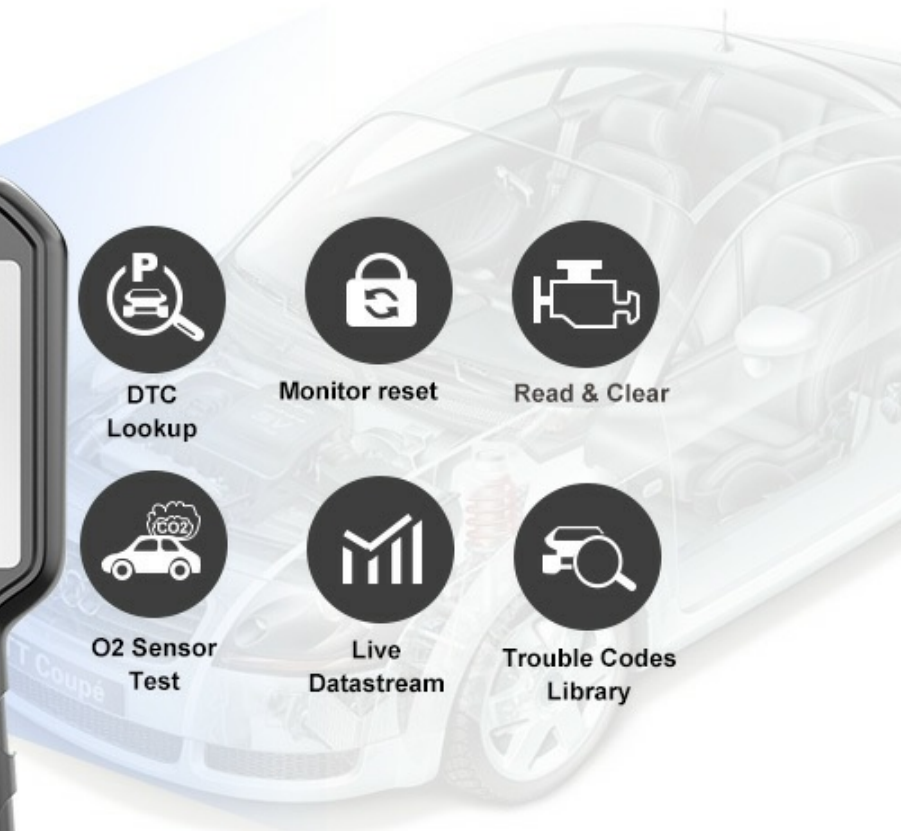

DTC
Lookup

Monitor reset

Read & Clear

O2 Sensor
Test

Live
Datastream

Trouble Codes
Library

Four Key Easy to operate

Engine Failure never become a big problem

KW320

full function

- ✓ 1. Read Codes
- ✓ 2. Erase Codes
- ✓ 3. Live Data
- ✓ 4. View Freeze Frame
- ✓ 5. I/M Readiness
- ✓ 6. O2 Monitor Test
- ✓ 7. On-Board Mon. Test
- ✓ 8. Component Test
- ✓ 9. Vehicle Info.
- ✓ 10. Modules Present
- ✓ 11. Unit of Measure

Multi-languages

Code read

Clear fault code

O2 monitor test

Engine test

Easily Determines cause of Check Engine Light(MIL)

Read & Clear & Stores&playback Data.

Read live PCM datastream

Data Stream

You can view all vehicle data to better understand the health of the car. You can also select the data stream for ripple analysis according to the situation to understand the changes in the car.