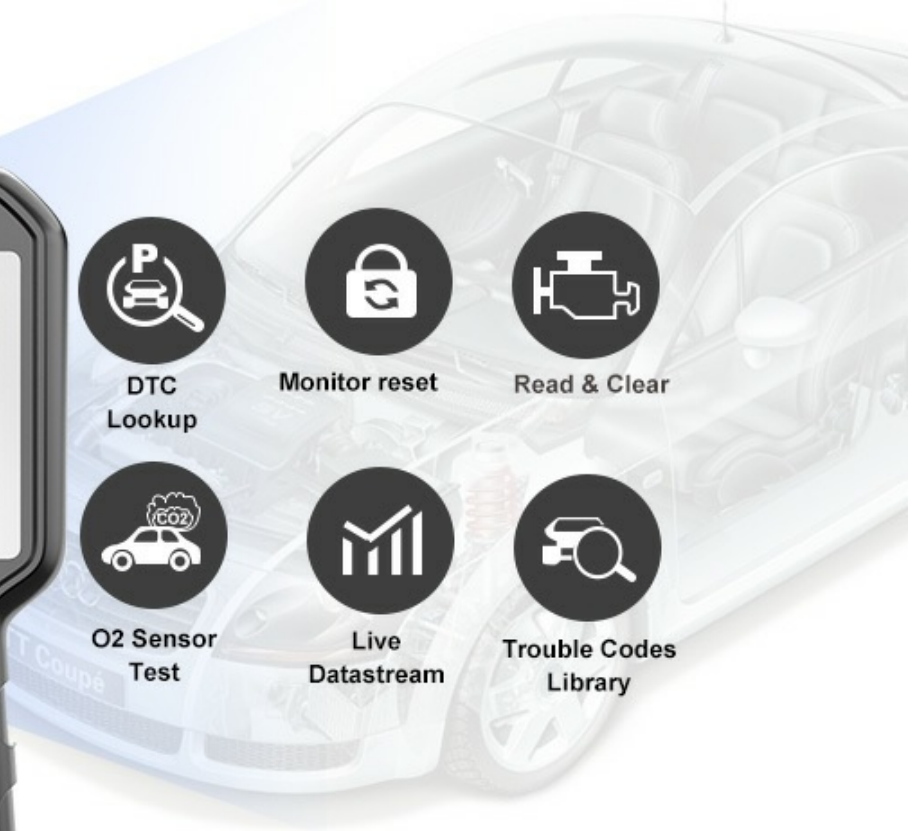

DTC
Lookup

Monitor reset

Read & Clear

O2 Sensor
Test

Live
Datastream

Trouble Codes
Library

Four Key Easy to operate

Engine Failure never become a big problem

Data Stream

You can view all vehicle data to better understand the health of the car. You can also select the data stream for ripple analysis according to the situation to understand the changes in the car.