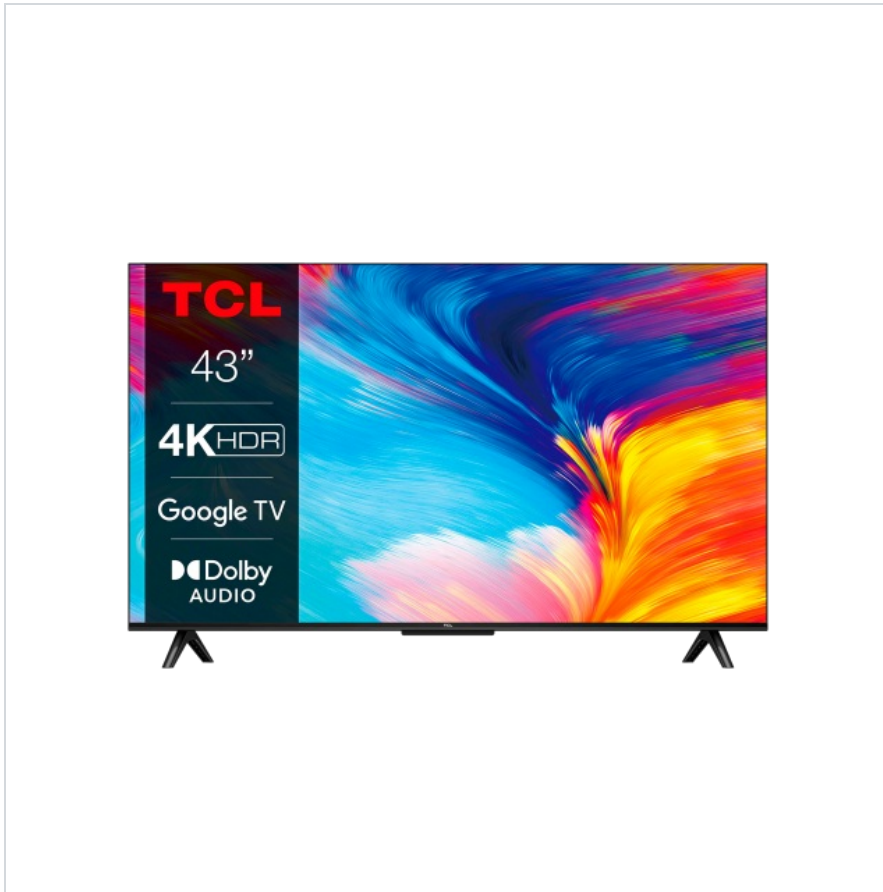

# Telewizor TCL 43" UHD GoogleTV DVB-T2/C/S2 H.265 HEVC

Marka:  
TCL

Kod produktu:  
43P635X1

Kod EAN:  
5901292517588

## Opis

A promotional banner for the TCL P63 Google TV. On the left, a smiling woman with red curly hair is shown. The background is a gradient of orange and blue. The text "TCL P63" is in red, and "Google TV" is in black with the Google logo. Below this, "4K HDR" is written in a colorful font. On the right, a smaller version of the TV is shown with the same colorful abstract pattern on its screen. At the bottom, there is a row of logos: Dynamic Color Enhancement, HDR 10, Game Master (with a game controller icon), HDMI 2.1, ALLM, DTS HD, Dolby Audio, and the slogan "INSPIRE GREATNESS".