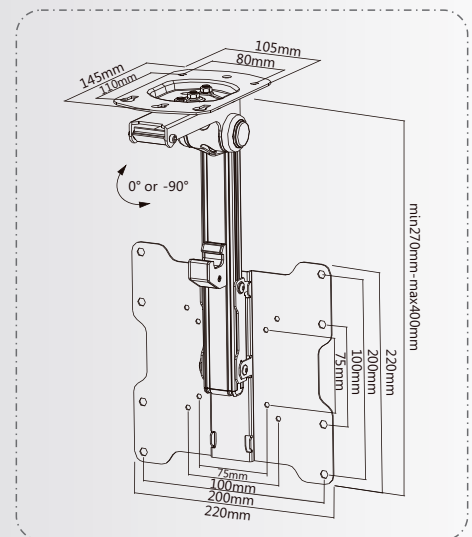

Folding LED Ceiling Mounts

Features:

1. Folding design fits pitched roof and other special occasions
2. Fixing to ceiling plate for space saving
3. Swivel for different viewing angles
4. Flexible sliding rails

UCH0187

8pcs
Carton

Dimensions: 74.5x34.5x24.5cm
G.W/N.W: 17/16KG

Max.VESA 200x200