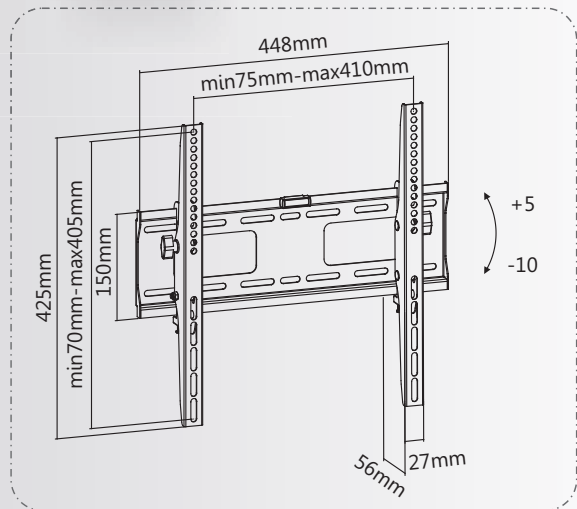

# Medium Tilt Flat Screen Wall Mount

**UCH0185**

most  
**32"-55"**

75kg  
(165lbs)  
MAX

**8pcs**  
**Carton**

Dimensions: 48.5x28.3x33cm  
G.W/N.W: 18.26/15.36KG

Max.VESA 400x400