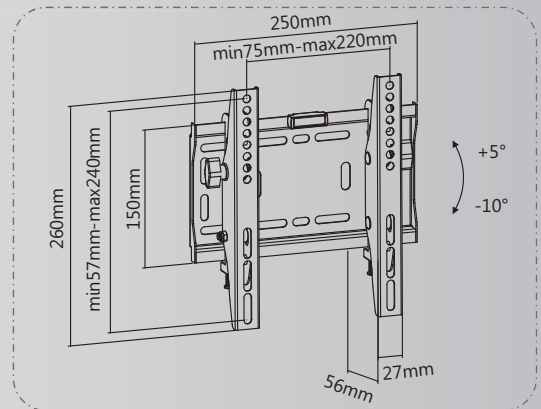

Medium Tilt Flat Screen Wall Mount

UCH0184

Dimensions: 34.5x29x33cm
G.W/N.W: 16.42/14KG

Max.VESA 200x200