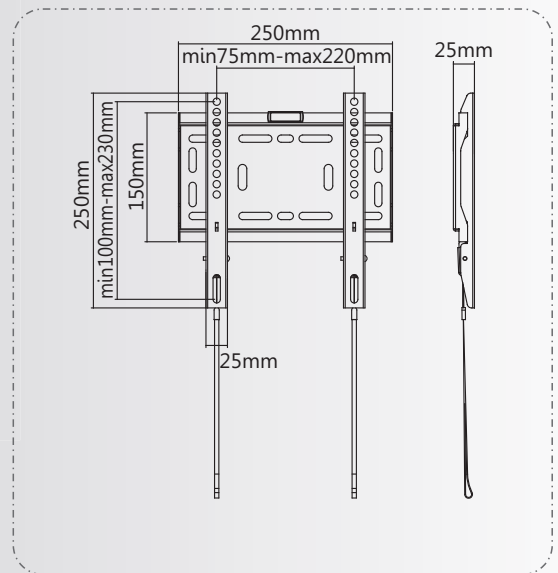

Classic Heavy-duty LED LCD TV Wall Mount

UCH0181

most
23"-42"

75kg
(165lbs)
MAX

14pcs
Carton

Dimensions: 34x28.5x33cm
G.W/N.W: 21/16.8KG

Max.VESA 200x200