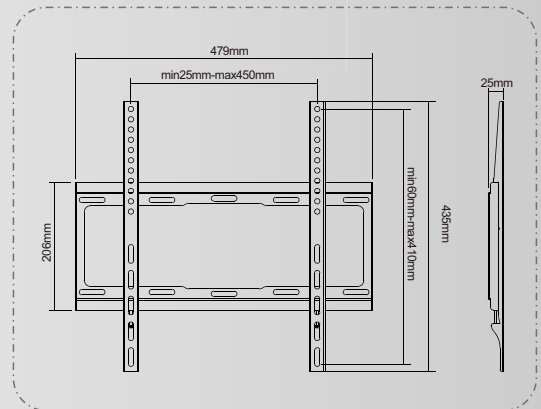

Extremely Economy Fixed Tilt TV Wall Mount

Features:

Super Slim design sits just 25 mm from wall to complement the sleek look of ultra-thin TVs

UCH0151

Dimensions: 500x230x320cm
G.W/N.W: 14/13KG

Max.VESA 400x400