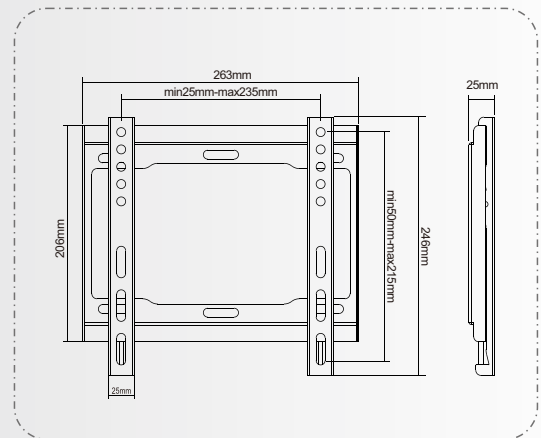

# Extremely Economy Fixed Tilt TV Wall Mount

## Features:

Super Slim design sits just 25 mm from wall to complement the sleek look of ultra-thin TVs

**UCH0150**

Dimensions: 445x290x320cm  
G.W/N.W: 18/17KG

Max.VESA 200x200