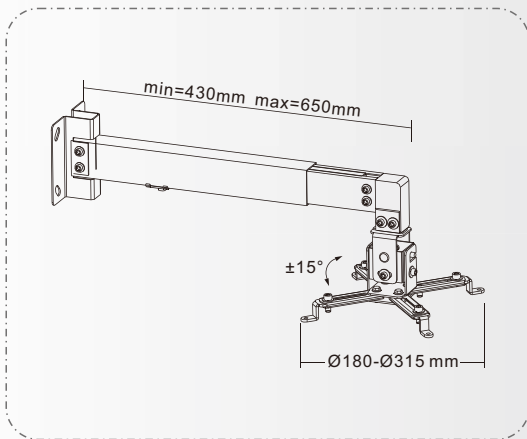

Projector Brackets

Projector Brackets & Trolleys

UCH0148

Dimensions: 330x230x310cm
G.W/N.W: 18/17KG

Max.VESA 100x100