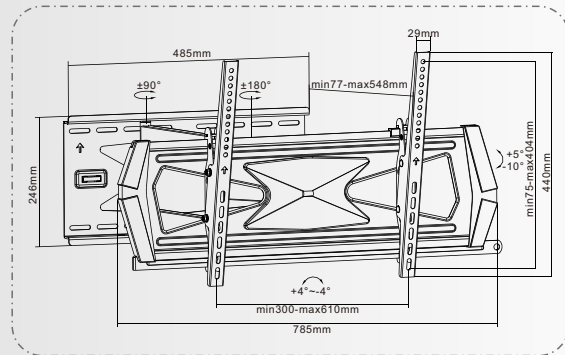

## For Universal Hole Pattern

- ① +5°~-10° Effortless Tilt; 180° Swiveling
- ② Built-in Screen Level Adjustment
- ③ Locking Hole Design (require a padlock)
- ④ Decorative Plastic Covers
- ⑤ Integrated Bubble Level
- ⑥ Fit Most 406/450mm Stud

**UCH0144**

Dimensions: 75.8x27.2x22.5cm  
G.W/N.W: 20.21/19.21KG