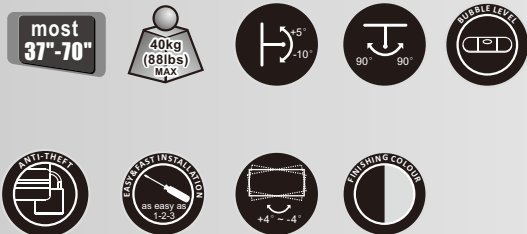

# Standard Series

## For Universal Hole Pattern

- ① +5°~-10° Effortless Tilt; 180° Swiveling
- ② Built-in Screen Level Adjustment
- ③ Locking Hole Design (require a padlock)
- ④ Decorative Plastic Covers
- ⑤ Integrated Bubble Level
- ⑥ Fit Most 406/450mm Stud

**UCH0144**

Dimensions: 75.8x27.2x22.5cm  
G.W/N.W: 20.21/19.21KG