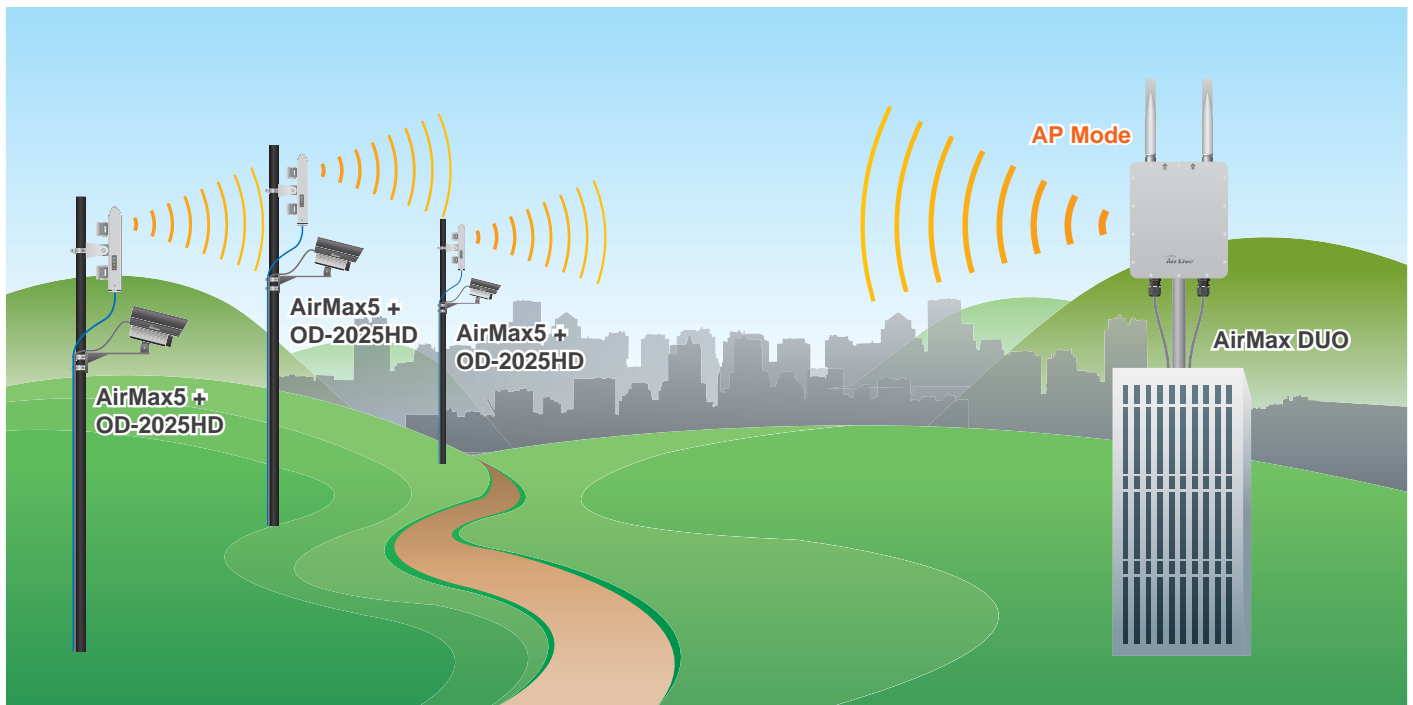

Support 24 Infrared LEDs Upto 25 Meters Distance

OD-2025HD is designed for 24hr indoor/outdoor surveillance even in the harshest conditions. OD-2025HD is equipped with high resolution CMOS sensor with infrared LEDs with up to 25m working distance. The auto-changeable IR filter inside also provides superior day/night performance. It also offers many important features such as PoE and digital input and output for external alarm & sensor.

Viewing Crystal Clear Live Image from Distant Location

Remote monitoring is always the main focus of IP camera. This objective has been achieved and more with AirLive OD-2025HD now. Users are able to use various supported internet protocols such as FTP, TCP/IP, SMTP, HTTP and RTSP to gain access of OD-2025HD from afar location. OD-2025HD uses H.264 video compression to drastically reducing file sizes and conserving valuable network bandwidth and storage space. H.264 is a high performing video compression standard that boasts a much higher compression ratio than MJPEG or MPEG-4. With this technology, there is 90% reduction in file size, a 1 MB image can be drastically reduced to as low as 10KB using H.264. With OD-2025HD versatile application and function, it is the perfect answer to remotely monitoring your home and properties while out traveling.

2-Way Audio Communication

AirLive OD-2025HD supports 2-way audio by uses the built-in microphone and separate computer speakers which allows for real-time voice communication between the camera and PC.

APPS for Android and iOS

AirLive has worked with IPCAM Viewer developer to add support for AirLive IPCAM. So you can view multiple AirLive cameras using Android device, iPhone, or iPad. For more information about Android or iOS apps, please visit the FAQ page.