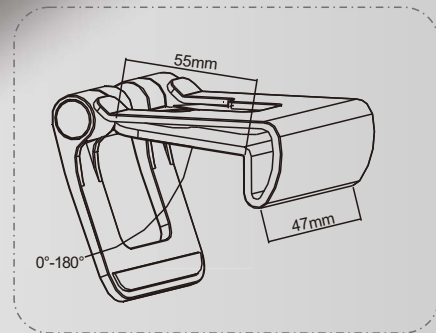

For PS3 Eye Move

Features:

- ① Clamp Holder for PS3 Eye Move
- ② Easy access to assembly & disassembly

UCH0138

50pcs
Carton

Dimensions: 64x32x14cm
G.W/N.W: 4.2/3.2KG