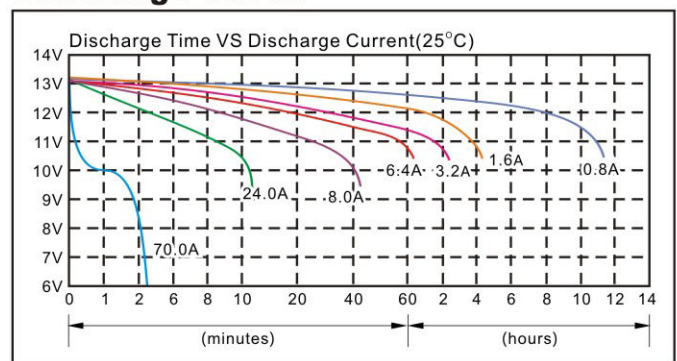

Discharge Curve

Loading Info

		Carton Packing
Master Carton	Pcs/Ctn	6 Pcs
	Size(mm)	457*332*130
	N.W.(kg)	17.1
Pallet	Size(mm)	1120*950
	Total CTNS	90
	N.W.(T)	1.54
20 GP	Pallet Qty	12 Pallets
	Battery Qty(pcs)	6480

* **Carton Packing:** This data is for 5 layers thick corrugated fibreboard carton, Carton size is for folded inner box.

Packing

Date	Battery Packing	Inner Packing	Outer Packing	Carton Sealing	Accessories		
① Printing	① Polybag	Paper Box	Carton Packing	Packing Strap	Bolts&nuts	Acid Pack	Exhaust Tube
② Branded	② Shrink	-	-	-	With	With	-