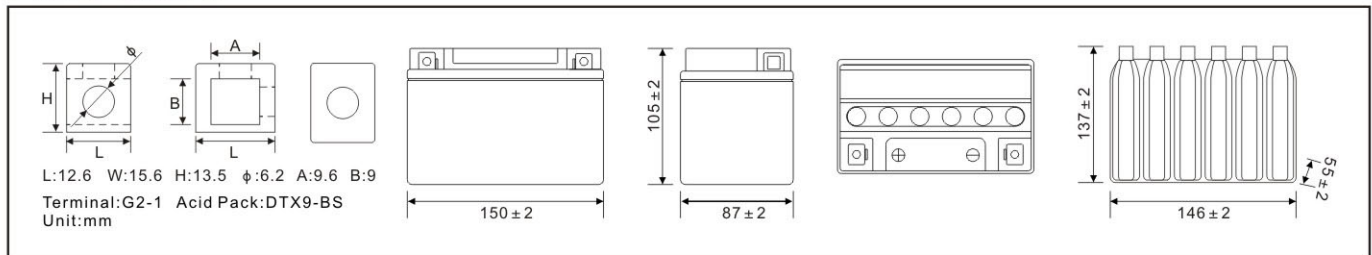

Akumulator VIPOW typ MC do motocykli 12V 8Ah

Characteristic:

1. 100% Pre-delivery Inspection to ensure Stable quality and reliable performance.
2. Pb-Ca grid alloy battery plate, low water loss, and stable quality low self-discharge rate.
3. With heat sealing technology, good sealing property.
4. Low Internal Resistance, Good High Rate Discharge performance
5. Excellence high-and-low temperature performance, working temperature ranging from -30°C to 55°C.
6. Design Float Service Life: 3-5 Years.

Parts:

Executed Standard: JISD 5302-2004

Cover	Container Bottom	Terminal	Positive Plate	Negative Plate	Separator	Electrolyte	Safety Valve	Explosion Plate	Way of Sealing
PP	PP	Pb	PbO ₂	Pb	AGM	dilute sulphuric acid	Rubber	PP	Heat Sealing

Plane Chart:

Parameter Chart:

Volts	12V	Charge Current	0.80A
Capacity	10 hr	Discharge Current:0.80A Cut-off Volts:10.5V	8.000Ah
	27 min	Discharge Current:8.00A Cut-off Volts:9.6V	3.600Ah
	7 min	Discharge Current:24.00A Cut-off Volts:9.6V	2.800Ah
Dry Battery Weight	2.25Kg	Acid Volume/PC	450ml
Self Discharge Rate	2.0%/month	Storage Status	Dry
Cycle Life (25°C)		100% DOD	200 times
		80% DOD	225 times
		50% DOD	500 times
Retention of Charge Storage @25°C			
1 month	92%	Directly Mounted	
3 month	90%	Directly Mounted	
6 month	80%	Constant Volts:14.4V Limit Current:1.6A Charging Hours:2-3H	
12 month	40%	Constant Volts:14.4V Limit Current:1.6A Charging Hours:4-6H	
CCA		JISD(-10°C)	Factory Standard(-18°C)
Discharging Current		70A	120A
5S Voltage		9.7V	-
Cut-off Voltage		6V	7.2V
Duration		1M54S	≥30S

Discharge Curve

Loading Info

		Carton Packing
Master Carton	Pcs/Ctn	6 Pcs
	Size(mm)	457*332*130
	N.W.(kg)	17.1
Pallet	Size(mm)	1120*950
	Total CTNS	90
	N.W.(T)	1.54
20 GP	Pallet Qty	12 Pallets
	Battery Qty(pcs)	6480