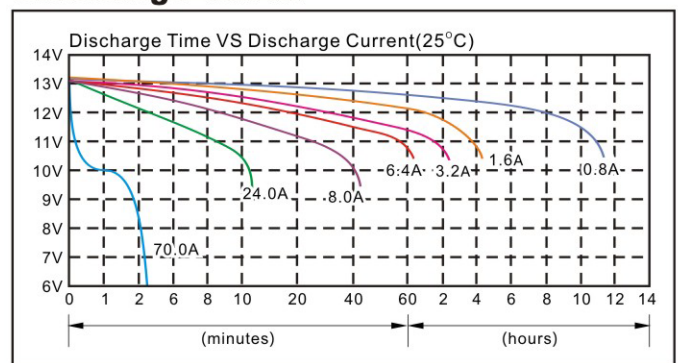

Discharge Curve

Loading Info

		Carton Packing
Master Carton	Pcs/Ctn	6 Pcs
	Size(mm)	457*332*130
	N.W.(kg)	17.1
Pallet	Size(mm)	1120*950
	Total CTNS	90
	N.W.(T)	1.54
20 GP	Pallet Qty	12 Pallets
	Battery Qty(pcs)	6480

* **Carton Packing:** This data is for 5 layers thick corrugated fibreboard carton, Carton size is for folded inner box.

Packing

Date	Battery Packing	Inner Packing	Outer Packing	Carton Sealing	Accessories		
① Printing	① Polybag	Paper Box	Carton Packing	Packing Strap	Bolts&nuts	Acid Pack	Exhaust Tube
② Branded	② Shrink	-	-	-	With	With	-