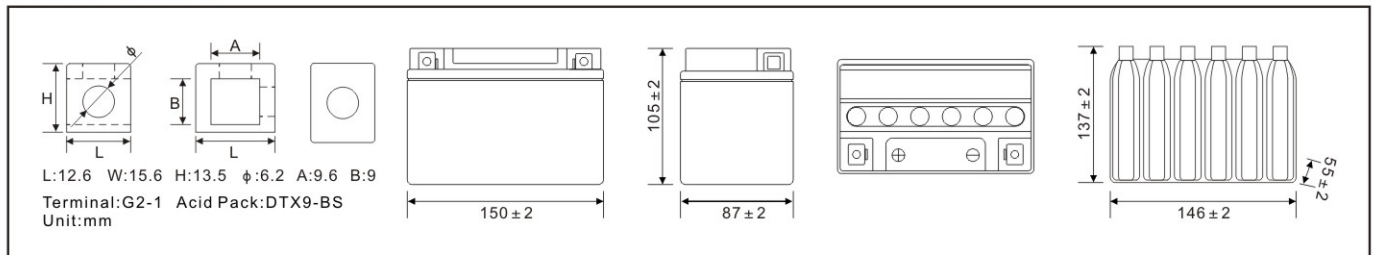

ISO9001

ISO140001

OHSAS18001

Parts:

Executed Standard: JISD 5302-2004

Cover	Container Bottom	Terminal	Positive Plate	Negative Plate	Separator	Electrolyte	Safety Valve	Explosion Plate	Way of Sealing
PP	PP	Pb	PbO ₂	Pb	AGM	dilute sulphuric acid	Rubber	PP	Heat Sealing

Plane Chart:

Parameter Chart:

Volts		12V	Charge Current	0.80A
Capacity	10 hr	Discharge Current:0.80A Cut-off Volts:10.5V	8.000Ah	
	27 min	Discharge Current:8.00A Cut-off Volts:9.6V	3.600Ah	
	7 min	Discharge Current:24.00A Cut-off Volts:9.6V	2.800Ah	
Dry Battery Weight	2.25Kg	Acid Volume/PC	450ml	
Self Discharge Rate	2.0%/month	Storage Status	Dry	
Cycle Life (25°C)		100% DOD	200 times	
		80% DOD	225 times	
		50% DOD	500 times	
Retention of Charge Storage @25°C				
1 month	92%	Directly Mounted		
3 month	90%	Directly Mounted		
6 month	80%	Constant Volts:14.4V	Limit Current:1.6A	Charging Hours:2-3H
12 month	40%	Constant Volts:14.4V	Limit Current:1.6A	Charging Hours:4-6H
CCA		JISD (-10°C)		Factory Standard (-18°C)
Discharging Current		70A		120A
5S Voltage		9.7V		-
Cut-off Voltage		6V		7.2V
Duration		1M54S		≥30S

Discharge Curve

Loading Info

		Carton Packing
Master Carton	Pcs/Ctn	6 Pcs
	Size(mm)	457*332*130
	N.W.(kg)	17.1
Pallet	Size(mm)	1120*950
	Total CTNS	90
	N.W.(T)	1.54
20 GP	Pallet Qty	12 Pallets
	Battery Qty(pcs)	6480