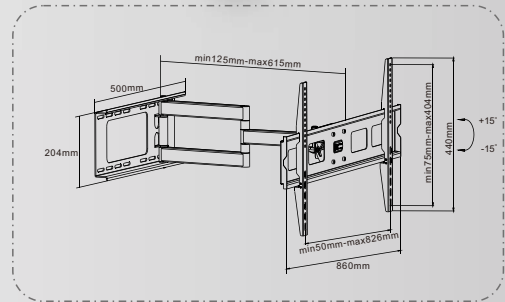

For Universal Hole Pattern

Features:

- ① Integrated bubble level assures easy installation alignment
- ② Easy-grip knobs enable 15° tilt up and down
- ③ Open architecture provides superior ventilation and easy access for cable management
- ④ Built-in screen level adjustment

UCH0130

Dimensions: 91.5x25x22.5cm
G.W/N.W: 21/20KG