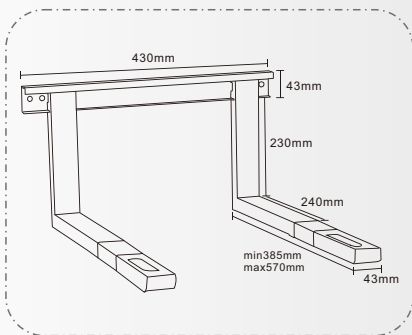

Other Mounts

Microwave Oven Mounts

UCH0123

- ① Solid steel construction
- ② Adjustable length fits more sizes

Dimensions: 32.5x26.5x27cm
G.W/N.W: 12/11KG

UCH0124

- ① Both width and length are adjustable to fit more sizes
- ② Fixed wall plate assures lateral shift

Dimensions: 47x27x22.5cm
G.W/N.W: 14.5/13KG