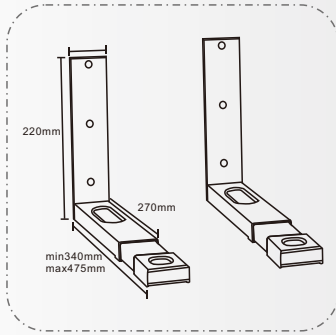

Other Mounts

Microwave Oven Mounts

UCH0123

- ① Solid steel construction
- ② Adjustable length fits more sizes

Dimensions: 32.5x26.5x27cm
G.W/N.W: 12/11KG

UCH0124

- ① Both width and length are adjustable to fit more sizes
- ② Fixed wall plate assures lateral shift

Dimensions: 47x27x22.5cm
G.W/N.W: 14.5/13KG