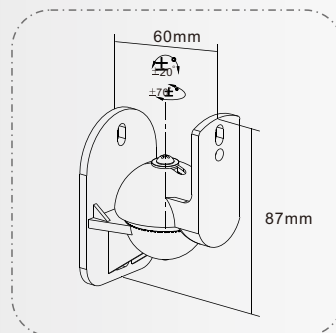

Other Mounts

Speaker Wall Mounts

UCH0113

Dimensions: 45x37.5x25cm
G.W/N.W: 10.5/11.5KG

- ① Solid nylon construction
- ② Adjustable viewing angles

UCH0122

Dimensions: 51.5x33.5x21.5cm
G.W/N.W: 16.6/18KG

- ① Solid steel and ABS plastic construction
- ② Adjustable viewing angles