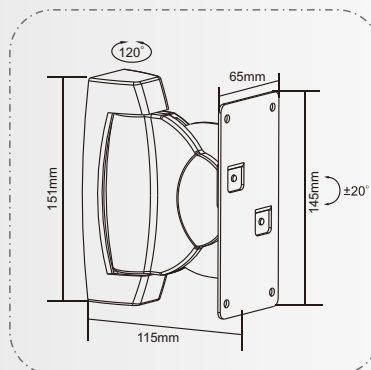

Other Mounts

Speaker Wall Mounts

UCH0113

Dimensions: 45x37.5x25cm
G.W/N.W: 10.5/11.5KG

- ① Solid nylon construction
- ② Adjustable viewing angles

UCH0122

Dimensions: 51.5x33.5x21.5cm
G.W/N.W: 16.6/18KG

- ① Solid steel and ABS plastic construction
- ② Adjustable viewing angles