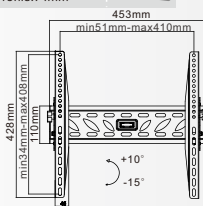

# Economy LED, 3D LED, LCD, Plasma TV Wall Mounts

- ① Integrated bubble level assures easy installation alignment
- ② Easy-grip knobs enable tool-less adjustment of viewing angles

**UCH0120**  
MAX.VESA 400X400  
Profile:74mm

most  
32"-55"

Dimensions: 48.5x32x35cm  
G.W/N.W: 21/20KG

**UCH0121**  
MAX.VESA 600X400  
Profile:74mm

most  
37"-70"

Dimensions: 68.5x32x28.5cm  
G.W/N.W: 21/20KG