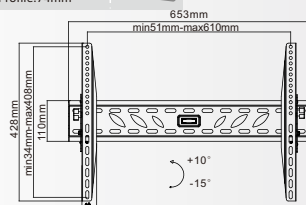

# Economy LED, 3D LED, LCD, Plasma TV Wall Mounts

- ① Integrated bubble level assures easy installation alignment
- ② Easy-grip knobs enable tool-less adjustment of viewing angles

**UCH0120**  
MAX.VESA 400X400  
Profile:74mm

most  
32"-55"

Dimensions: 48.5x32x35cm  
G.W/N.W: 21/20KG

**UCH0121**  
MAX.VESA 600X400  
Profile:74mm

most  
37"-70"

Dimensions: 68.5x32x28.5cm  
G.W/N.W: 21/20KG