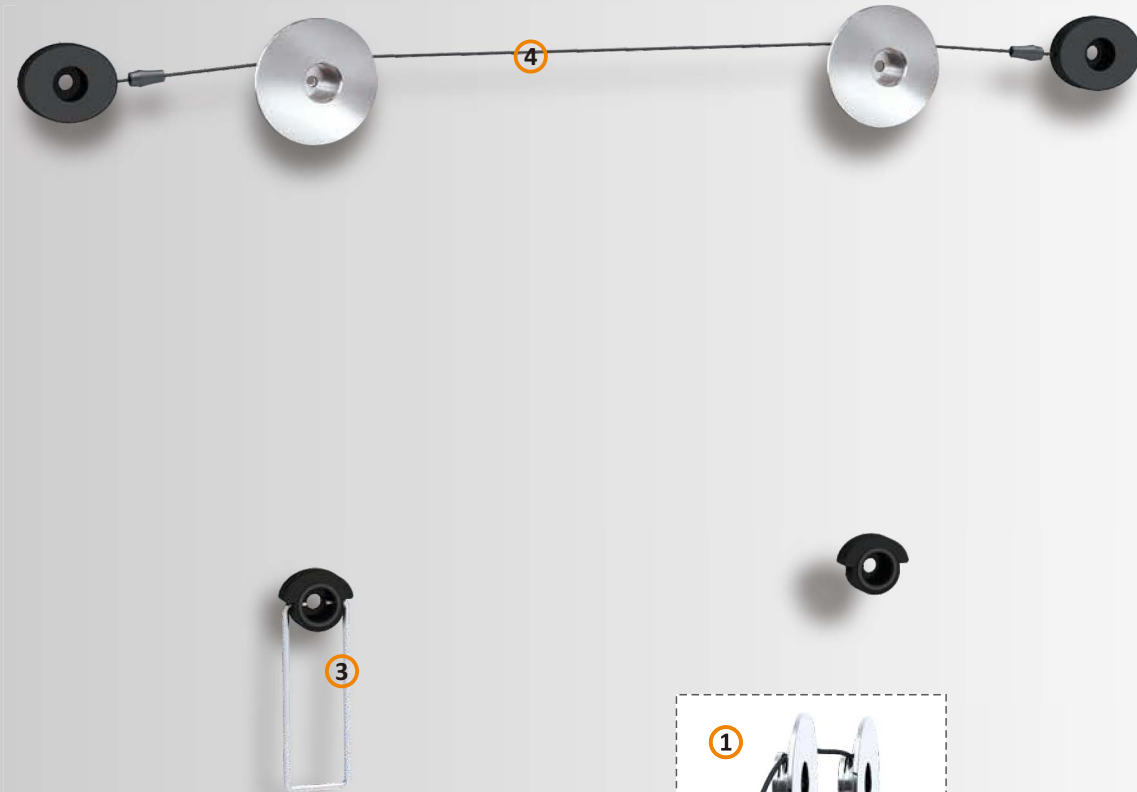

For Universal Hole Pattern

Ultra Slim LED, 3D LED, LCD Picture Style TV Wall Mounts

UCH0112

Features:

- 1 Ultra slim profile of only 14.5mm
- 2 Innovative reinforced structure assures bearing load
- 3 Support stand holds TV away from wall for easy cable installation
- 4 Picture hanging style enables easy and quick installation

Dimensions: 54x25x36cm
G.W/N.W: 11.3/10KG

400x200, 300x300, 400x400