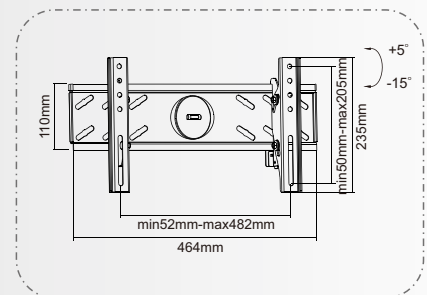

Standard Series

Slim LED, 3D LED, LCD, Plasma TV Wall Mounts

Features:

- ① Integrated bubble level assures easy installation alignment
- ② Available for 5° tilt up and 15° down

most
32"-55"

50kg
(110lbs)
MAX

UCH0110

Dimensions: 51.5x27.5x29cm
G.W/N.W: 17.4/16.8KG

Max.VESA 400x200