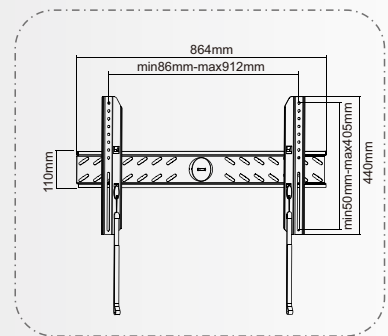

Standard Series

Slim LED, 3D LED, LCD, Plasma TV Wall Mounts

Features:

1. Integrated bubble level assures easy installation alignment
2. Pull-down cords enable easy TV attachment and detachment

most
37"-70"

60kg
(132lbs)
MAX

UCH0108

Dimensions: 101x27x23cm
G.W/N.W: 21/20KG

800x400