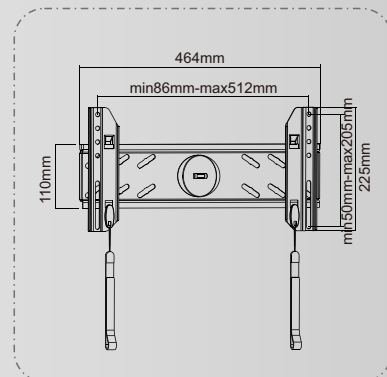

## Features:

- ① Integrated bubble level assures easy installation alignment
- ② Pull-down cords enable easy TV attachment and detachment

most  
32"-55"

50kg  
(110lbs)  
MAX

**UCH0107**

10pcs  
Carton

Dimensions: 57x27x23cm  
G.W/N.W: 18.5/17.5KG

Max.VESA 400x200