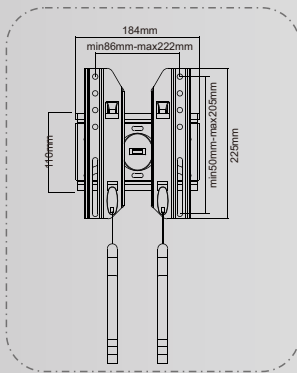

# Standard Series

Slim LED, 3D LED, LCD, Plasma TV Wall Mounts

**UCH0106**

## Features:

1. Integrated bubble level assures easy installation alignment
2. Pull-down cords enable easy TV attachment and detachment

most  
23"-42"

30kg  
(66lbs)  
MAX

10pcs  
Carton

Dimensions: 59.5x27.5x14cm  
G.W/N.W: 11.5/10.5KG

200x200