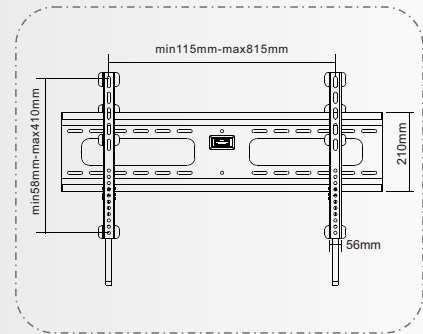

## Features:

- 1 Ultra slim profile of only 19mm
- 2 Integrated bubble level assures easy installation alignment
- 3 Pull-down cords enable easy display attachment and detachment
- 4 Spring locking mechanism provides secure attachment
- 5 Open architecture provides superior ventilation and easy access for cable management

**UCH0048A**

most  
37"-70"

75kg  
(165lbs)  
MAX

Dimensions 89.5x28.5x24cm  
G.W./N.W: 21.3/20KG

Max.VESA 800x400