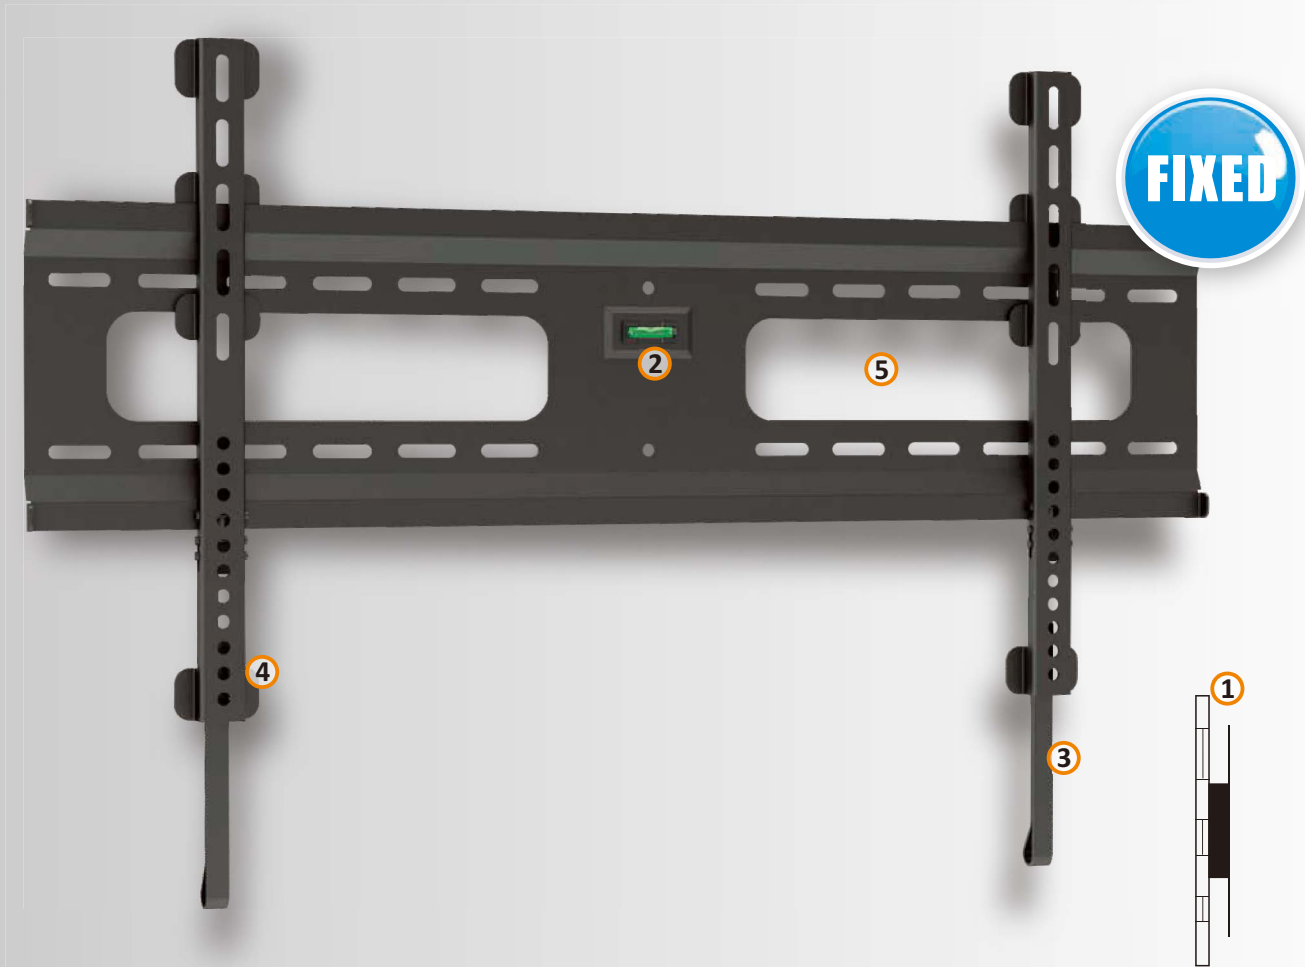

# Standard Series

## Features:

- 1 Ultra slim profile of only 19mm
- 2 Integrated bubble level assures easy installation alignment
- 3 Pull-down cords enable easy display attachment and detachment
- 4 Spring locking mechanism provides secure attachment
- 5 Open architecture provides superior ventilation and easy access for cable management

**UCH0048A**

most  
37"-70"

75kg  
(165lbs)  
MAX

Dimensions 89.5x28.5x24cm  
G.W./N.W: 21.3/20KG

Max.VESA 800x400