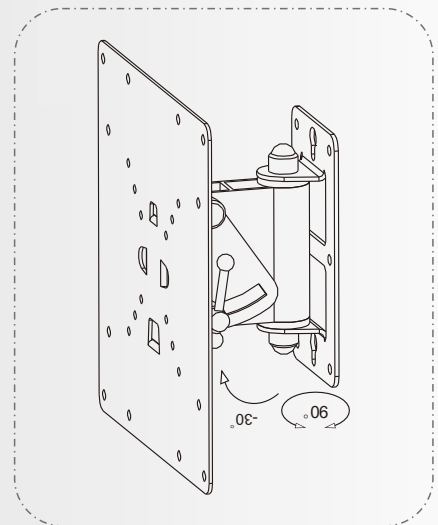

LED, 3D LED, LCD, PLASMA FLAT PANEL TV MOUNTS

Features:

- 1) Slide-in VESA plate enables easy installation
- 2) Solid steel construction with compact size

most
23"-42"

30kg
(66lbs)
MAX

100mm

8pcs
Carton

Dimensions: 47x25x45cm
G.W/N.W: 14.3/12KG

UCH0075S

Max.VESA 200x200