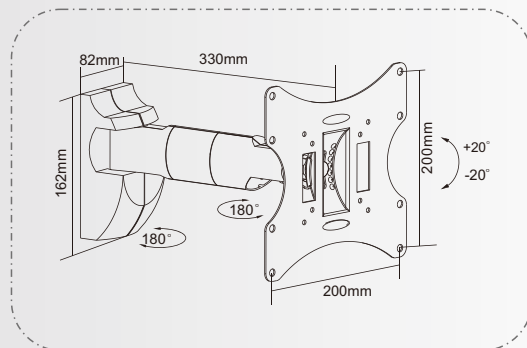

- ① Integrated cable management keeps cables organized and protected
- ② Flexible VESA plate enables tilting 20° up and down

most  
23"-42"

Dimensions: 38.5x38.5x26.5cm  
G.W/N.W: 10/9KG

● UCH0042A

○ UCH0042S