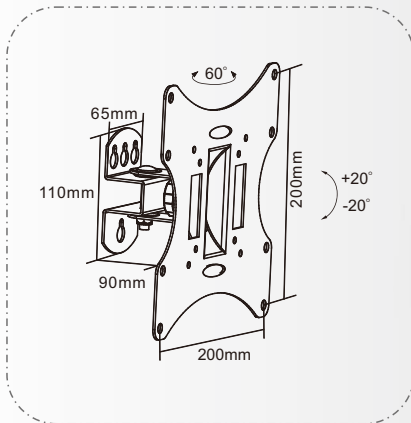

Standard Series

CLASSIC LED, 3D LED, LCD TV WALL MOUNTS

● **UCH0041A**

○ **UCH0041S**

① Flexible VESA plate enables tilting
20° up and down

Dimensions: 52x24x48cm
G.W/N.W: 11/10KG

75x75, 100x100, 200x100, 200x200