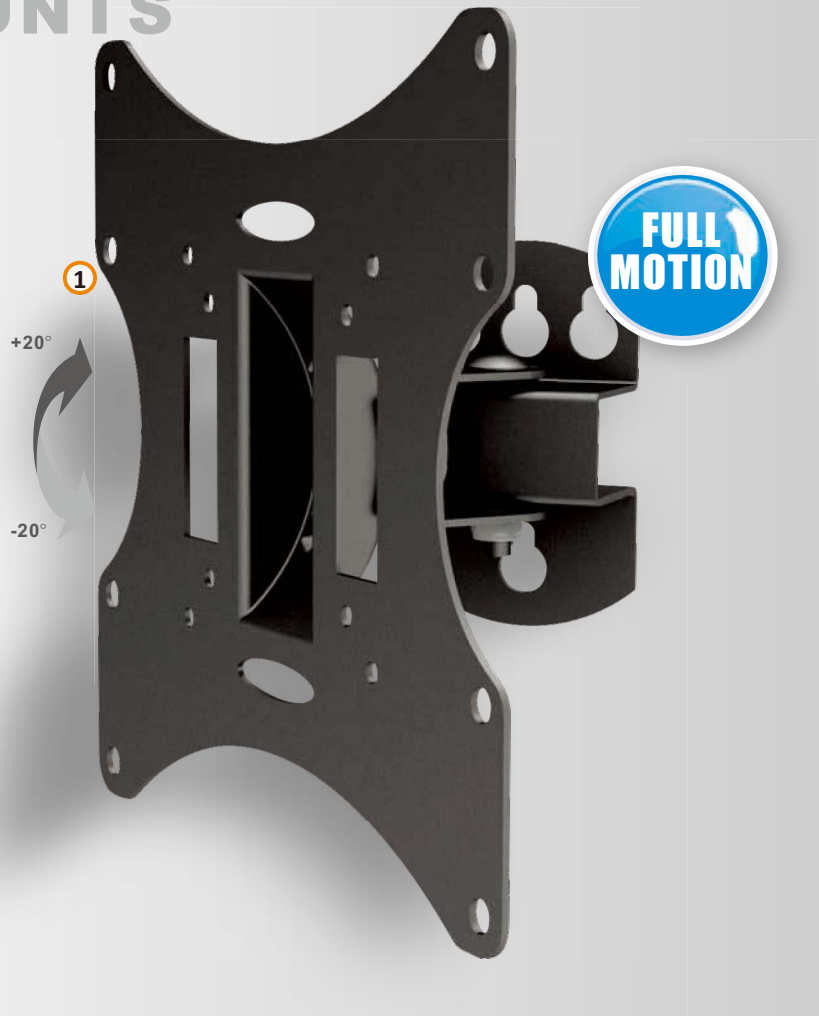

Standard Series

CLASSIC LED, 3D LED, LCD TV WALL MOUNTS

● **UCH0041A**

○ **UCH0041S**

① Flexible VESA plate enables tilting
20° up and down

Dimensions: 52x24x48cm
G.W/N.W: 11/10KG

75x75, 100x100, 200x100, 200x200