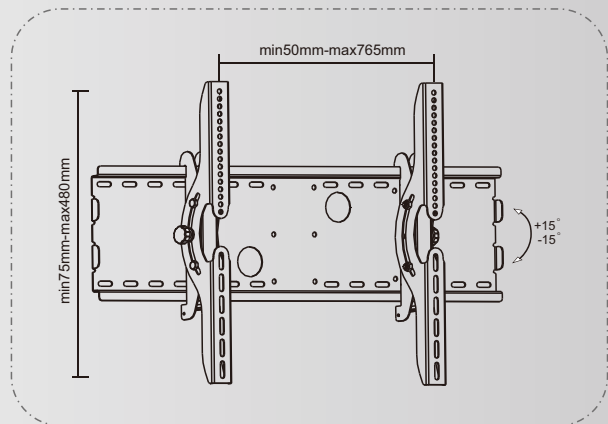

# LED, 3D LED, LCD, PLASMA FLAT PANEL TV MOUNTS

## Features:

- ① Heavy-duty steel construction securely supports TVs
- ② Adjusting knob for -15°-+15° tilt
- ③ Cable holes included for routing cables

● UCH0020A

○ UCH0020S

Dimensions: 86.5x25.5x27cm  
G.W/N.W: 20/18KG

Max.VESA 600x400