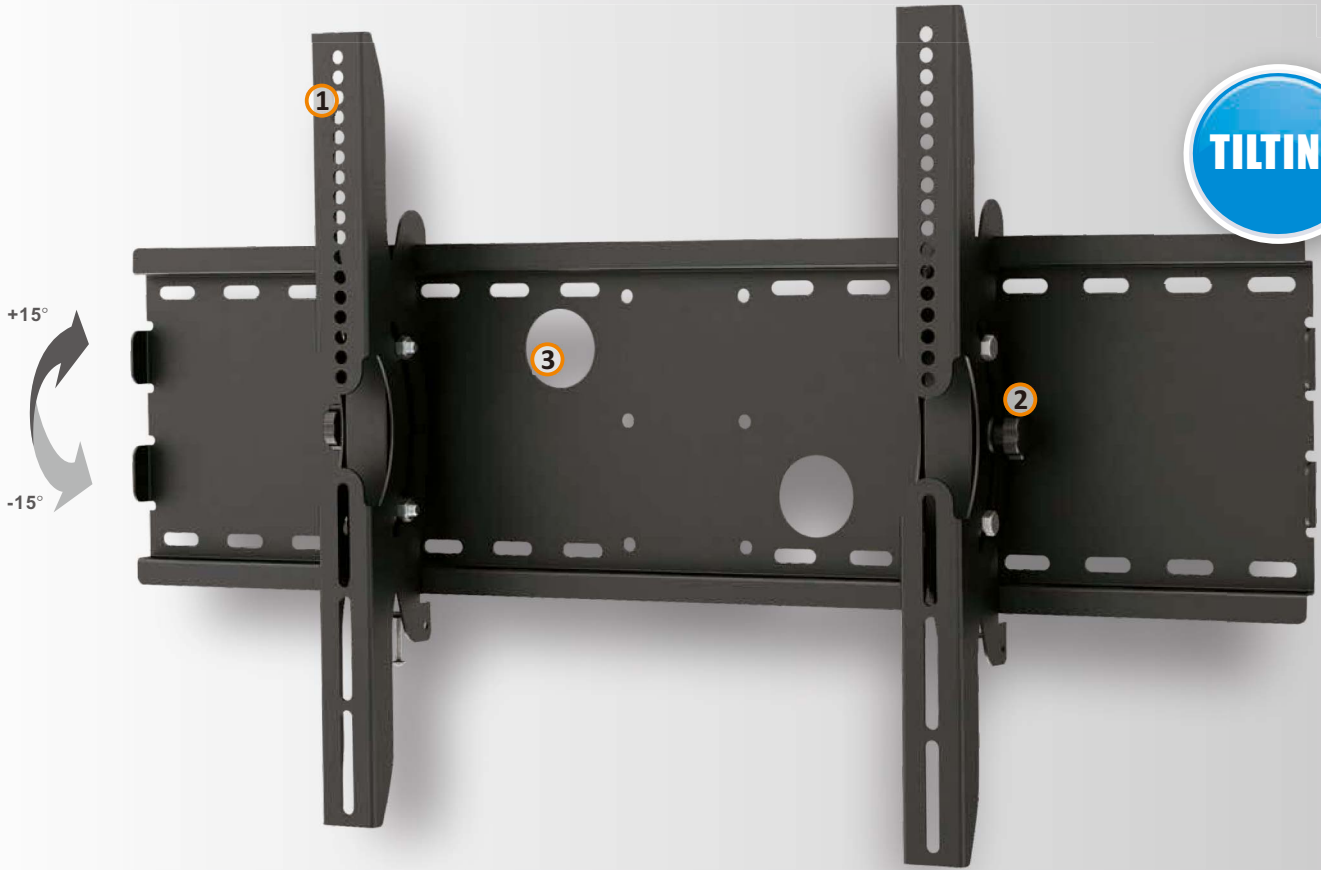

# LED, 3D LED, LCD, PLASMA FLAT PANEL TV MOUNTS

## Features:

- ① Heavy-duty steel construction securely supports TVs
- ② Adjusting knob for -15°-+15° tilt
- ③ Cable holes included for routing cables

● UCH0020A

○ UCH0020S

Dimensions: 86.5x25.5x27cm  
G.W/N.W: 20/18KG

Max.VESA 600x400