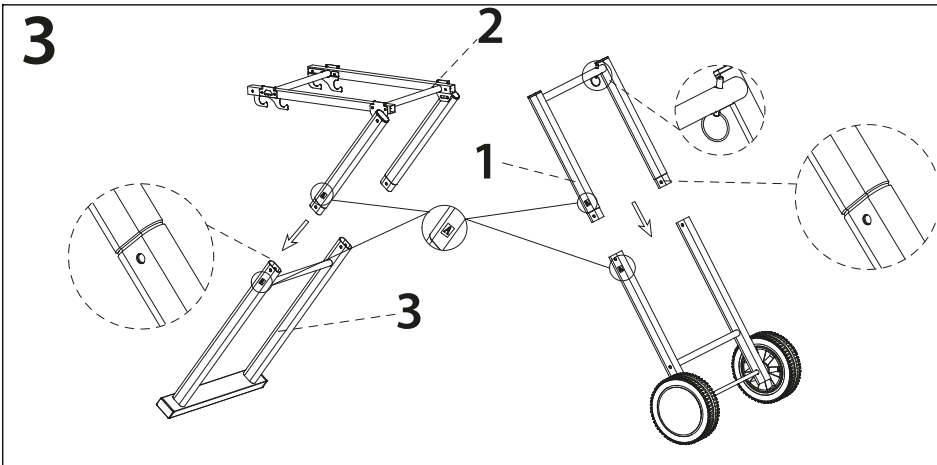

reesa®

Gas barbecue grill

Assembly manual
TSA0150

1		X1	9		X1
2		X1	10		X1
3		X1	11		X1
4		X2	A		X6
5		X2	B		X6
6		X1	C		X2
7		X1	D		X2
8		X1	E		X2

1

- A(M5) - x2
- B(M5*8) - x2
- C(M6) - x2

3

2

- A(M5) - x4
- B(M5*8) - x2

4

5

D - x2
E - x2

7

6

1		X1	9		X1
2		X1	A	M10	X2
3		X1	B	Ø12*Ø22	X4
4		X2	C	M6	X2
5		X2	D	Ø6.5*Ø14	X4
6		X2	E	M6*55	X2
7		X2	F	M5*30	X2
8		X1			

teesa®