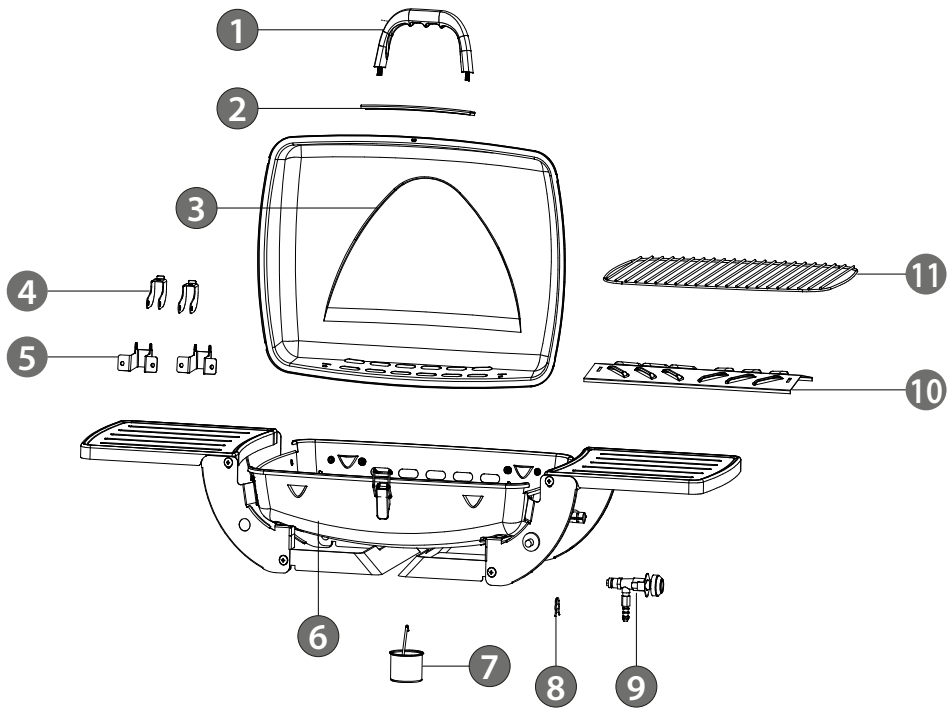

reesa®

Gas barbecue grill

Assembly manual
TSA0150

1		X1	9		X1
2		X1	10		X1
3		X1	11		X1
4		X2	A		X6
5		X2	B		X6
6		X1	C		X2
7		X1	D		X2
8		X1	E		X2

1

- A(M5) - x2
- B(M5*8) - x2
- C(M6) - x2

3

2

- A(M5) - x4
- B(M5*8) - x2

4

5

D - x2
E - x2

7

6

1		X1	9		X1
2		X1	A	M10	X2
3		X1	B	Ø12*Ø22	X4
4		X2	C	M6	X2
5		X2	D	Ø6.5*Ø14	X4
6		X2	E	M6*55	X2
7		X2	F	M5*30	X2
8		X1			

teesa®