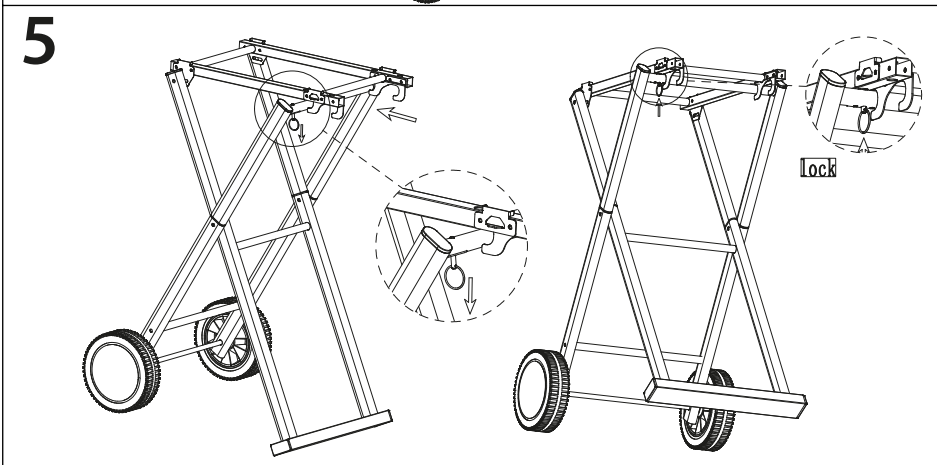

reesa®

Gas barbecue grill

Assembly manual
TSA0150

1		X1	9		X1
2		X1	10		X1
3		X1	11		X1
4		X2	A		X6
5		X2	B		X6
6		X1	C		X2
7		X1	D		X2
8		X1	E		X2

1

- A(M5) - x2
- B(M5*8) - x2
- C(M6) - x2

3

2

- A(M5) - x4
- B(M5*8) - x2

4

5

D - x2
E - x2

7

6

1		X1	9		X1
2		X1	A	M10	X2
3		X1	B	Ø12*Ø22	X4
4		X2	C	M6	X2
5		X2	D	Ø6.5*Ø14	X4
6		X2	E	M6*55	X2
7		X2	F	M5*30	X2
8		X1			

teesa®