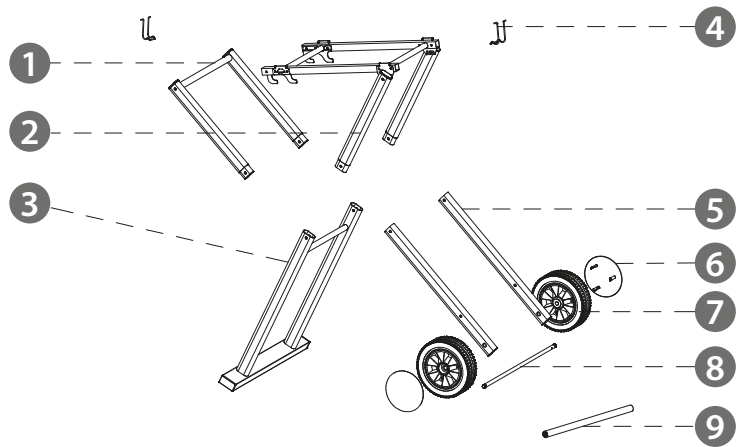

reesa®

Gas barbecue grill

Assembly manual
TSA0150

1		X1	9		X1
2		X1	10		X1
3		X1	11		X1
4		X2	A		X6
5		X2	B		X6
6		X1	C		X2
7		X1	D		X2
8		X1	E		X2

1

- A(M5) - x2
- B(M5*8) - x2
- C(M6) - x2

3

2

- A(M5) - x4
- B(M5*8) - x2

4

5

D - x2
E - x2

7

6

1		X1	9		X1
2		X1	A	M10	X2
3		X1	B	Ø12*Ø22	X4
4		X2	C	M6	X2
5		X2	D	Ø6.5*Ø14	X4
6		X2	E	M6*55	X2
7		X2	F	M5*30	X2
8		X1			

teesa®