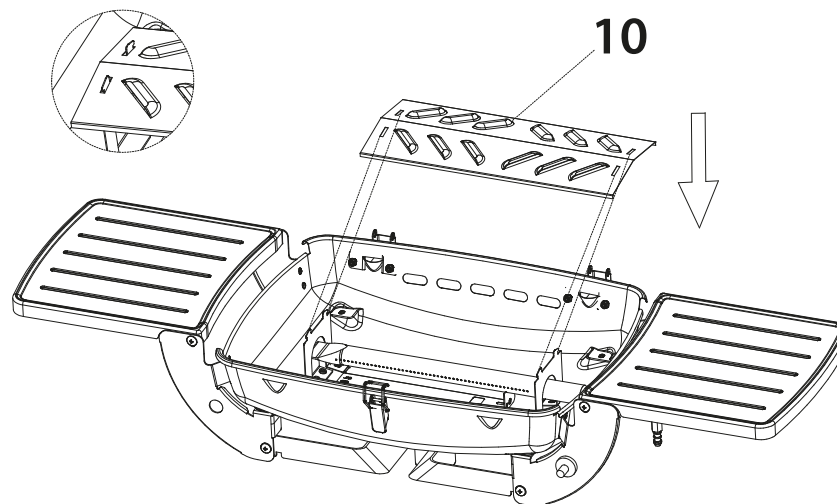

reesa®

Gas barbecue grill

Assembly manual
TSA0150

1		X1	9		X1
2		X1	10		X1
3		X1	11		X1
4		X2	A		X6
5		X2	B		X6
6		X1	C		X2
7		X1	D		X2
8		X1	E		X2

1

- A(M5) - x2
- B(M5*8) - x2
- C(M6) - x2

3

2

- A(M5) - x4
- B(M5*8) - x2

4

5

D - x2
E - x2

7

6

1		X1	9		X1
2		X1	A	M10	X2
3		X1	B	Ø12*Ø22	X4
4		X2	C	M6	X2
5		X2	D	Ø6.5*Ø14	X4
6		X2	E	M6*55	X2
7		X2	F	M5*30	X2
8		X1			

teesa®