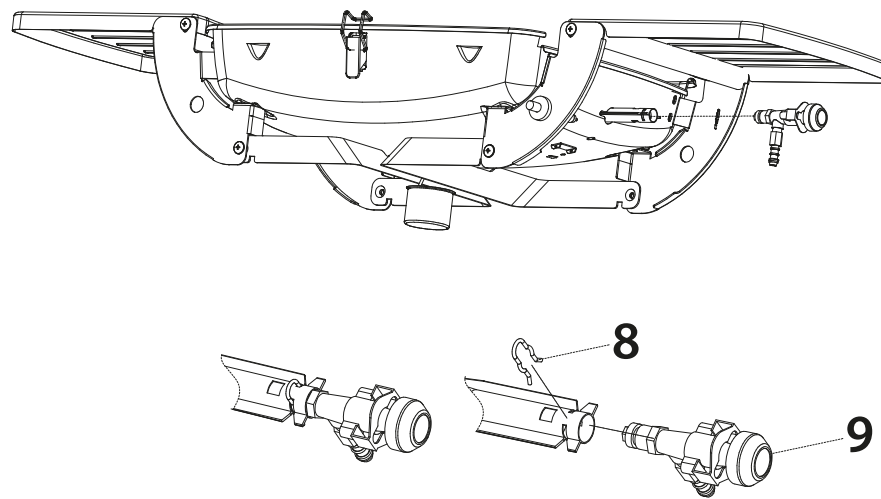

reesa®

Gas barbecue grill

Assembly manual
TSA0150

1		X1	9		X1
2		X1	10		X1
3		X1	11		X1
4		X2	A		X6
5		X2	B		X6
6		X1	C		X2
7		X1	D		X2
8		X1	E		X2

1

- A(M5) - x2
- B(M5*8) - x2
- C(M6) - x2

3

2

- A(M5) - x4
- B(M5*8) - x2

4

5

D - x2
E - x2

7

6

1		X1	9		X1
2		X1	A	M10	X2
3		X1	B	Ø12*Ø22	X4
4		X2	C	M6	X2
5		X2	D	Ø6.5*Ø14	X4
6		X2	E	M6*55	X2
7		X2	F	M5*30	X2
8		X1			

teesa®