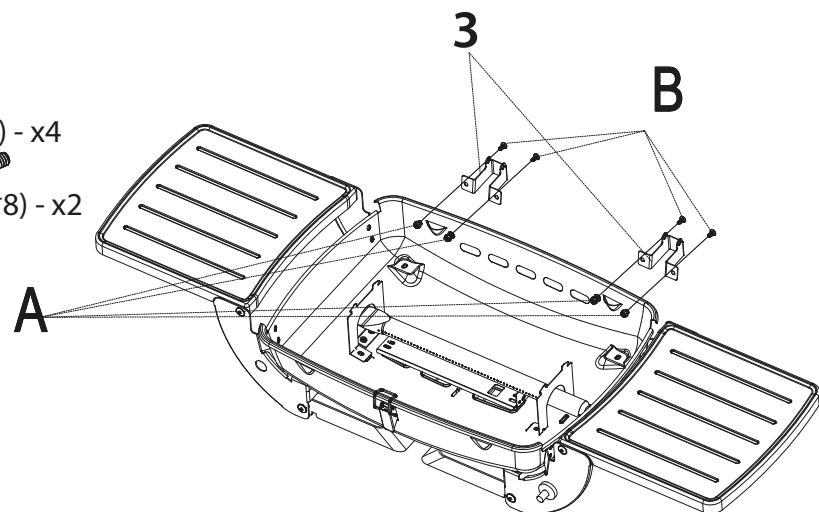

reesa®

Gas barbecue grill

Assembly manual
TSA0150

1		X1	9		X1
2		X1	10		X1
3		X1	11		X1
4		X2	A		X6
5		X2	B		X6
6		X1	C		X2
7		X1	D		X2
8		X1	E		X2

1

- A(M5) - x2
- B(M5*8) - x2
- C(M6) - x2

3

2

- A(M5) - x4
- B(M5*8) - x2

4

5

D - x2
E - x2

7

6

1		X1	9		X1
2		X1	A	M10	X2
3		X1	B	Ø12*Ø22	X4
4		X2	C	M6	X2
5		X2	D	Ø6.5*Ø14	X4
6		X2	E	M6*55	X2
7		X2	F	M5*30	X2
8		X1			

teesa®