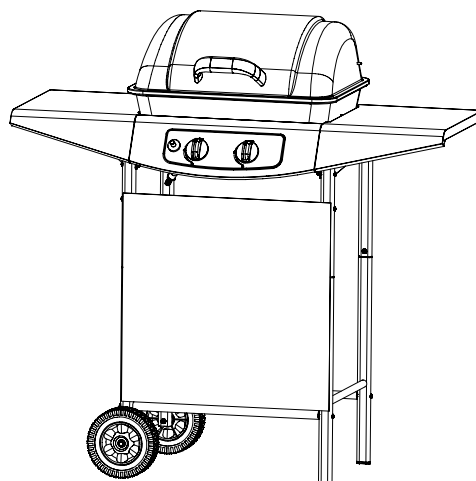

Deutsch

Korrekte Entsorgung dieses Produkts (Elektromüll)

(Anzuwenden in den Ländern der Europäischen Union und anderen europäischen Ländern mit einem separaten Sammelsystem) Die Kennzeichnung auf dem Produkt bzw. auf der dazugehörigen Literatur gibt an, dass es nach seiner Lebensdauer nicht zusammen mit dem normalen Haushaltsmüll entsorgt werden darf. Entsorgen Sie dieses Gerät bitte getrennt von anderen Abfällen, um der Umwelt bzw. der menschlichen Gesundheit nicht durch unkontrollierte Müllbeseitigung zu schaden. Recyceln Sie das Gerät, um die nachhaltige Wiederverwertung von stofflichen Ressourcen zu fördern. Private Nutzer sollten den Händler, bei dem das Produkt gekauft wurde, oder die zuständigen Behörden kontaktieren, um in Erfahrung zu bringen, wie sie das Gerät auf umweltfreundliche Weise recyceln können. Gewerbliche Nutzer sollten sich an Ihren Lieferanten wenden und die Bedingungen des Verkaufsvertrags konsultieren. Dieses Produkt darf nicht zusammen mit anderem Gewerbemüll entsorgt werden.

Hergestellt in China für LECHPOL ELECTRONICS Sp. z o.o. Sp.k., ul. Garwolińska 1, 08-400 Miętne.

English

Correct Disposal of This Product (Waste Electrical & Electronic Equipment)

(Applicable in the European Union and other European countries with separate collection systems) This marking shown on the product or its literature, indicates that it should not be disposed with other household wastes at the end of its working life. To prevent possible harm to the environment or human health from uncontrolled waste disposal, please separate this from other types of wastes and recycle it responsibly to promote the sustainable reuse of material resources. Household users should contact either the retailer where they purchased this product, or their local government office, for details of where and how they can take this item for environmentally safe recycling. Business users should contact their supplier and check the terms and conditions of the purchase contract. This product should not be mixed with other commercial wastes for disposal.

Made in China for LECHPOL ELECTRONICS Sp. z o.o. Sp.k., ul. Garwolińska 1, 08-400 Miętne.

Ελληνικά

Σωστή απόρριψη αυτού του προϊόντος

(Απορρίμματα Ηλεκτρικού & Ηλεκτρονικού Εξοπλισμού)