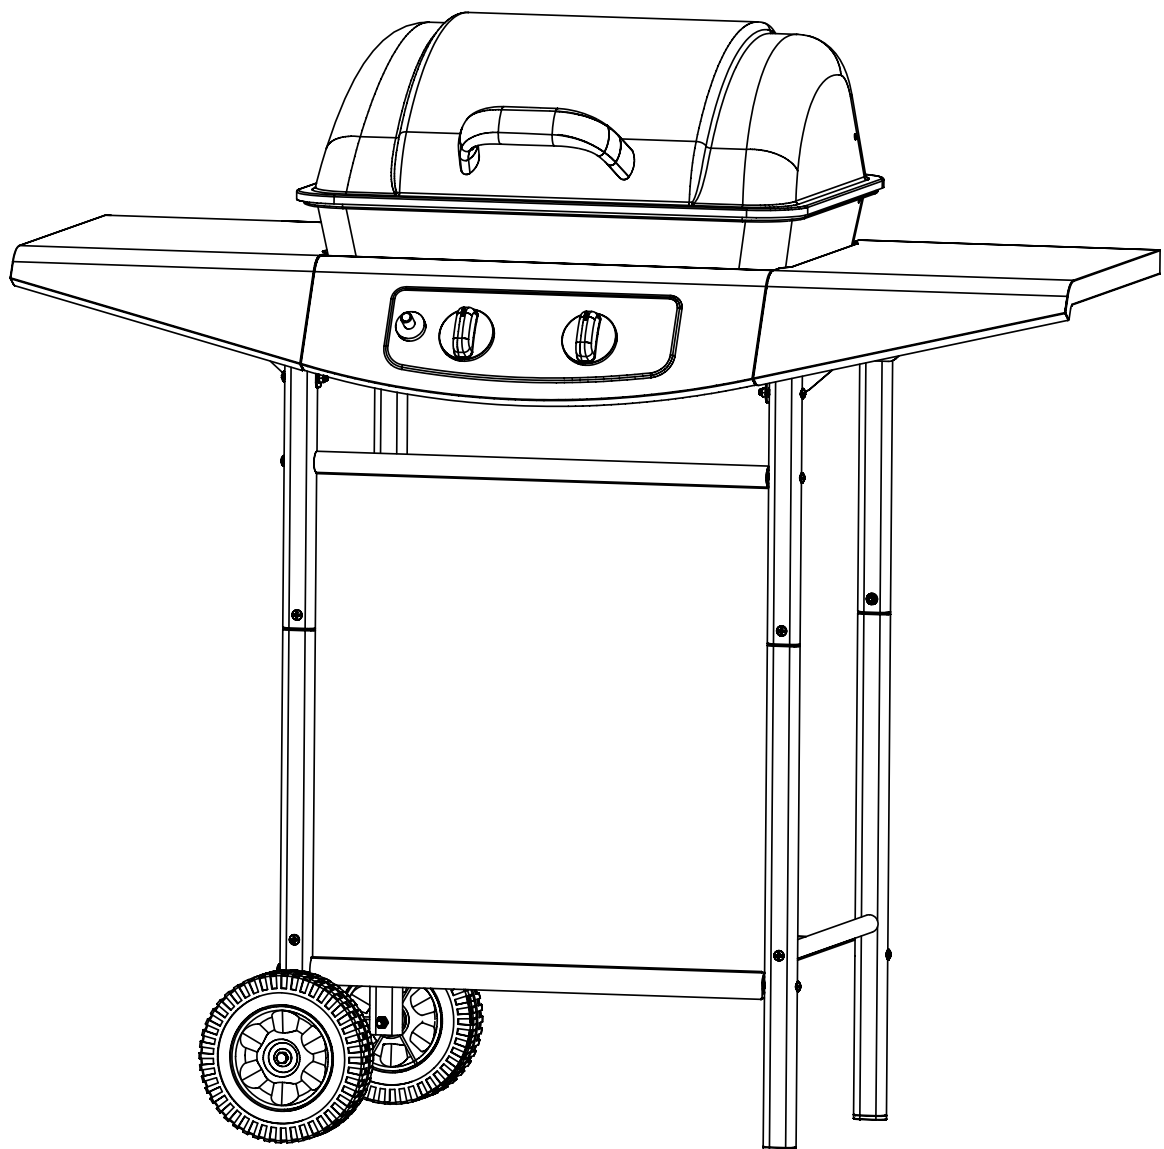

reesa[®]

Gas barbecue grill

Assembly manual
TSA0080

1		x1
2		x1
3		x1
4		x1

5		x1
6		x1
7		x1
8		x1

9		x2
10		x2
11		x2
12		x2
13		x3
14		x2
15		x2

16		x2
17		x1
18		x1
19		x1
20		x2
21		x1

A		x18
M5x12		
B		x18
M5		
C		x8
M5x25		
D		x14
M5x40		
E		x2
Ø8xØ6,4x30		
F		x2
Ø6,5xØ12x5		
G		x4
Ø6,5xØ14		