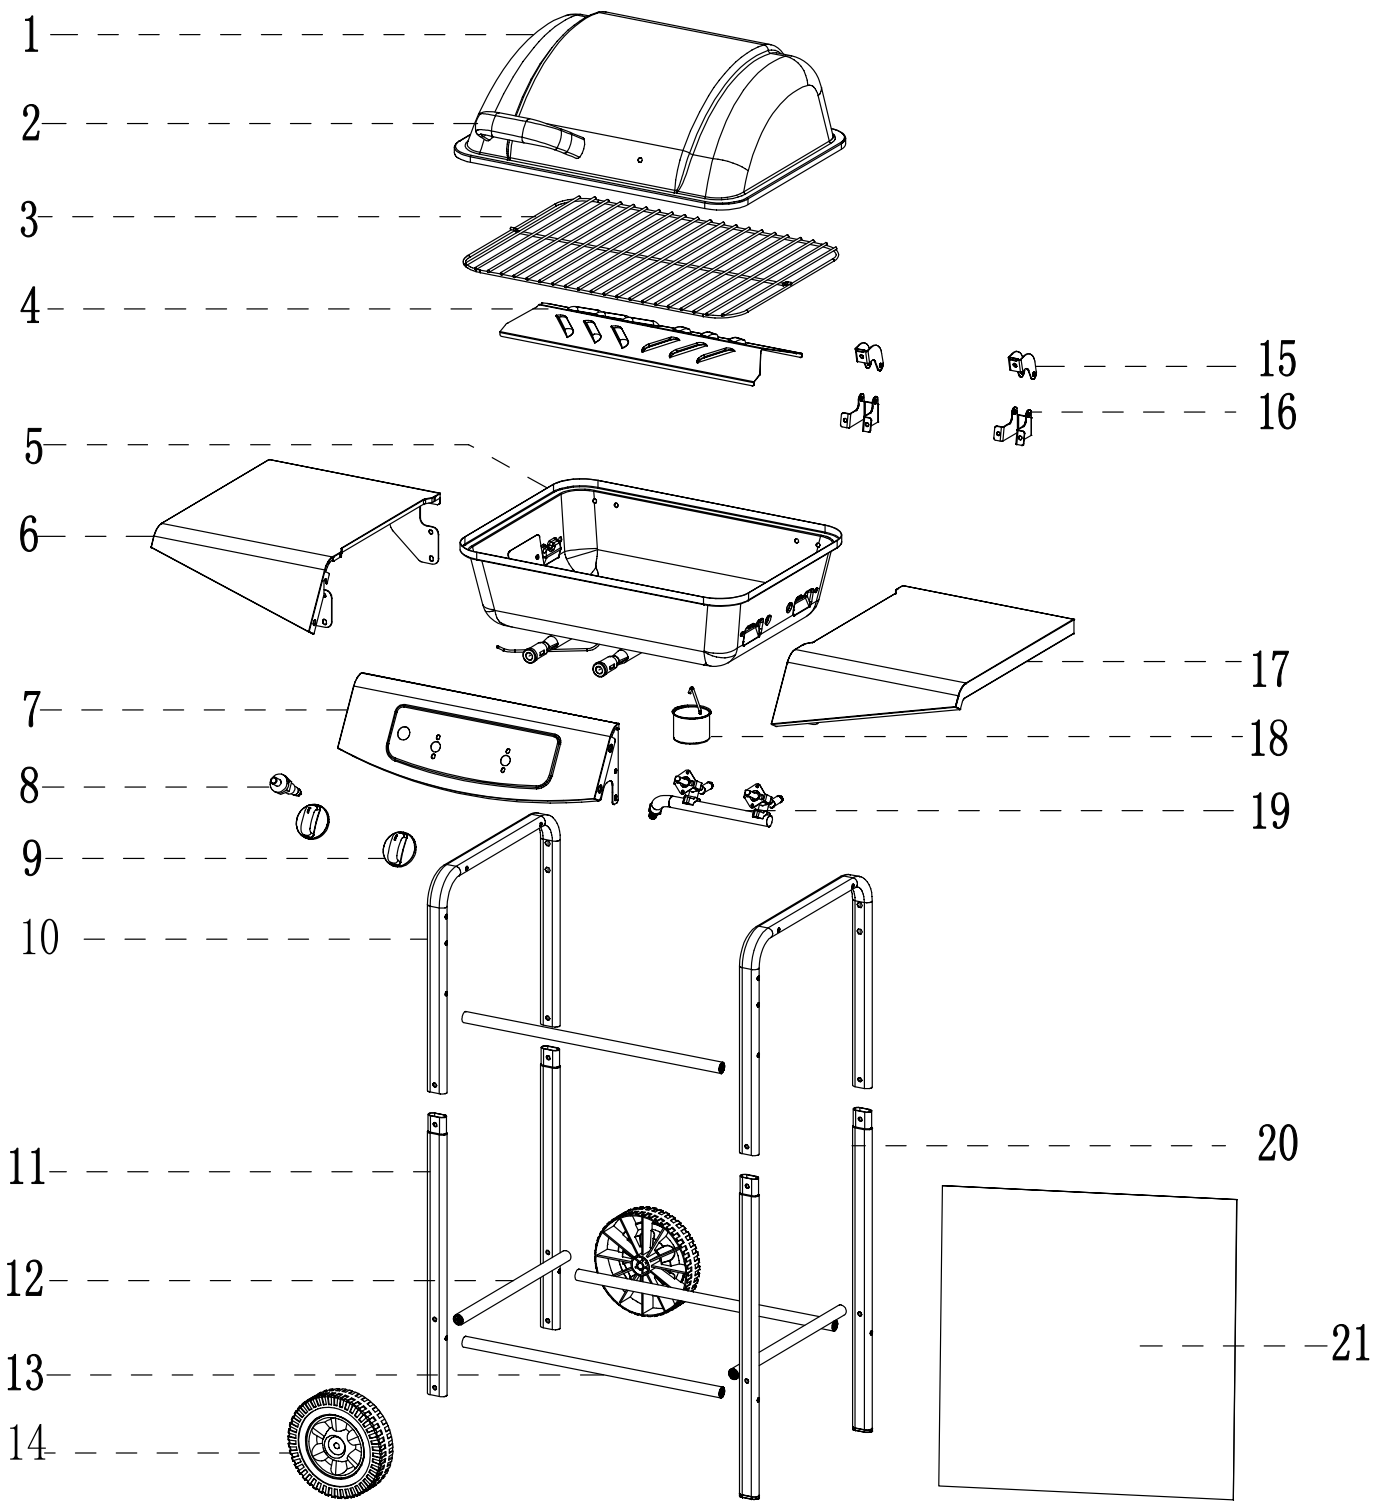

reesa[®]

Gas barbecue grill

Assembly manual
TSA0080

1		x1
2		x1
3		x1
4		x1

5		x1
6		x1
7		x1
8		x1

9		x2
10		x2
11		x2
12		x2
13		x3
14		x2
15		x2

16		x2
17		x1
18		x1
19		x1
20		x2
21		x1

A		x18
M5x12		
B		x18
M5		
C		x8
M5x25		
D		x14
M5x40		
E		x2
Ø8xØ6,4x30		
F		x2
Ø6,5xØ12x5		
G		x4
Ø6,5xØ14		