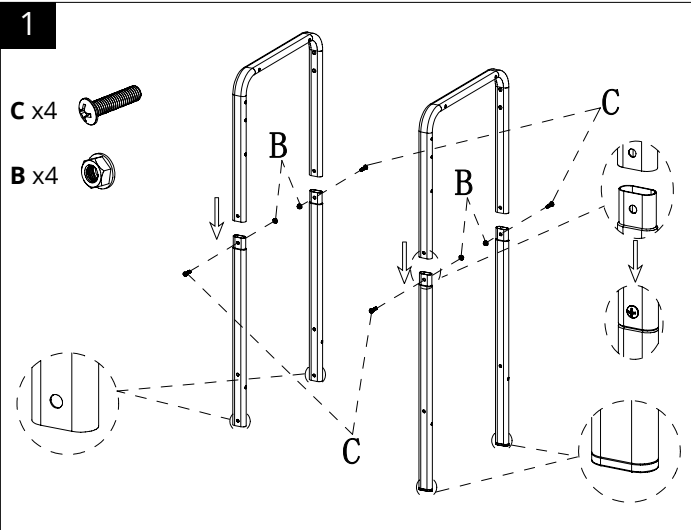

9		x2
10		x2
11		x2
12		x2
13		x3
14		x2
15		x2

16		x2
17		x1
18		x1
19		x1
20		x2
21		x1

A		x18
M5x12		
B		x18
M5		
C		x8
M5x25		
D		x14
M5x40		
E		x2
Ø8xØ6,4x30		
F		x2
Ø6,5xØ12x5		
G		x4
Ø6,5xØ14		

H		x2
M6		
I		x2
M6x70		
J		x4
M4x8		
K		x2
M6		
L		x2
Ø8xØ5x32		
M		x2
Ø1,5x38