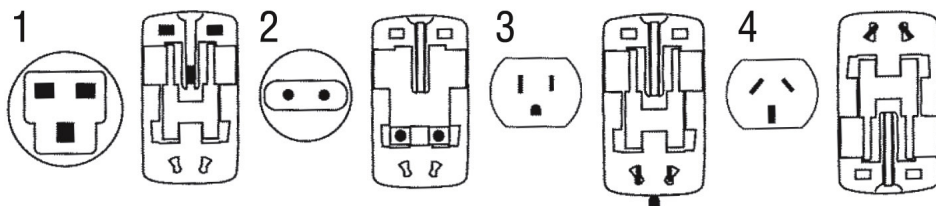

EN

Universal adaptor ZLA0571

UNIVERSAL ADAPTOR

This universal adaptor is a compact one piece with 4 international adaptors, and provides a child protection safety shutter, power indicator light and surge protector. This item will fit the plugs in Europe/UK/USA/China/Japan/Australia/Spain and almost every country in the world.

Before you use the universal adaptor, please read the following instruction manual first.

1. To use the universal adaptor, slide the side lock feature to the appropriate country and then pull/slide out the adapter pins corresponding to that country for use.
2. You can plug this into any available power outlet and then connect your device to the universal adaptor. If the indication light shows red, it indicates that the universal adaptor is working.